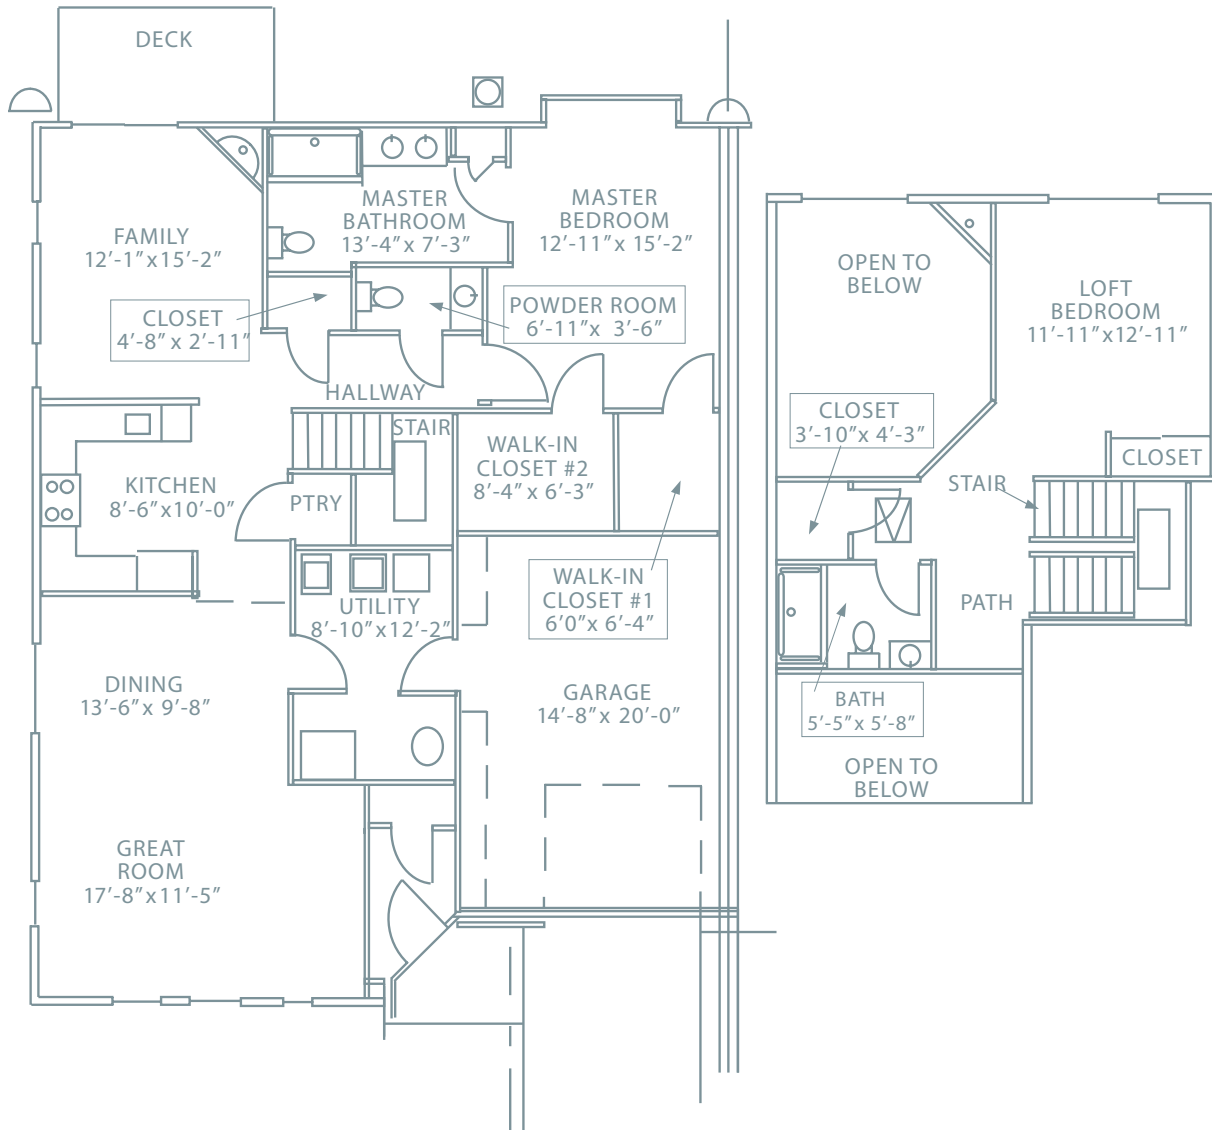

# Individual Floor Plans

## GEORGE WASHINGTON VILLA

Two Bedroom with Great Room  
1,720 Square Feet

*Floor plans are subject to change and design improvements*

The Heritage of Green Hills • 200 Tranquility Lane • Shillington, PA 19607