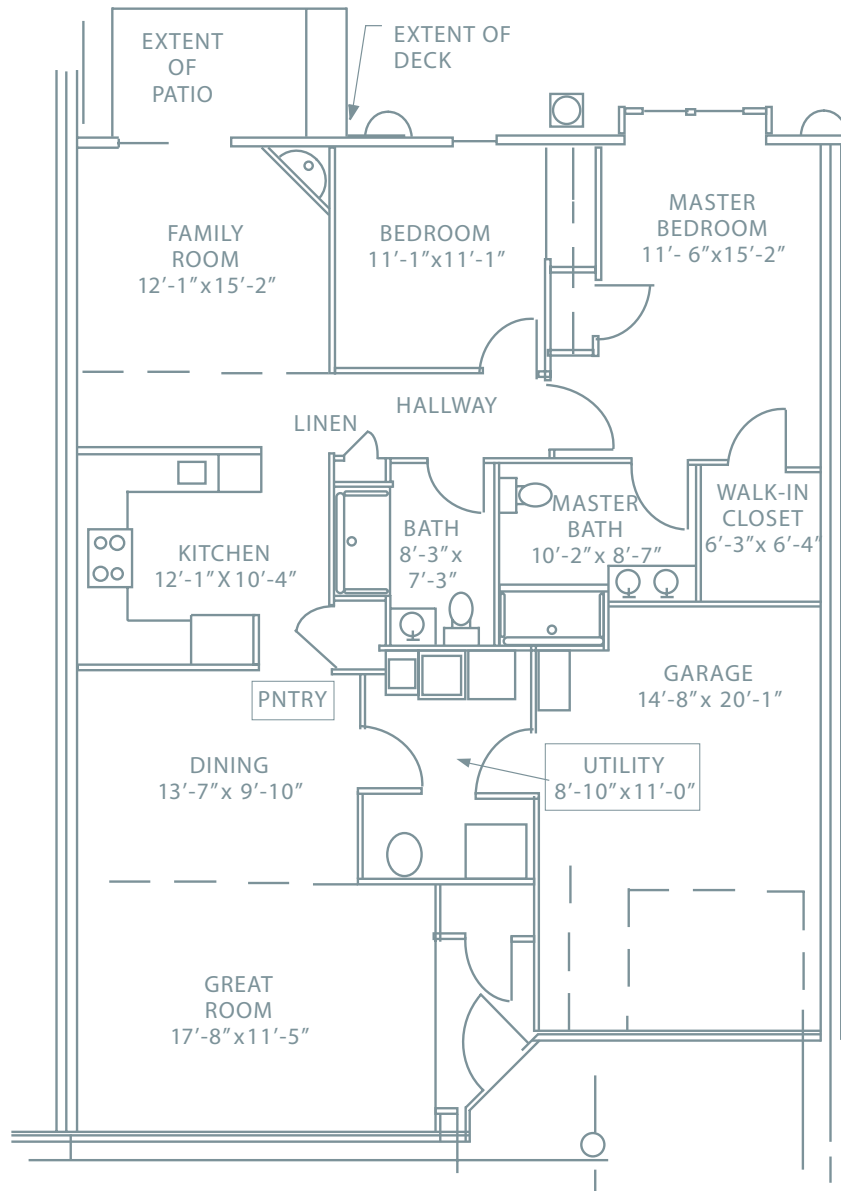

Individual Floor Plans

The Heritage

of Green Hills

BETSY ROSS

Two Bedroom with Great Room
1,456 Square Feet

Floor plans are subject to change and design improvements

The Heritage of Green Hills • 200 Tranquility Lane • Shillington, PA 19607

484.269.5100 • HeritageofGreenHills.com

Managed by  Life Care Services®

Individual Floor Plans

The Heritage

of Green Hills

WILLIAM PENN

Two Bedroom with Great Room

1,577 Square Feet