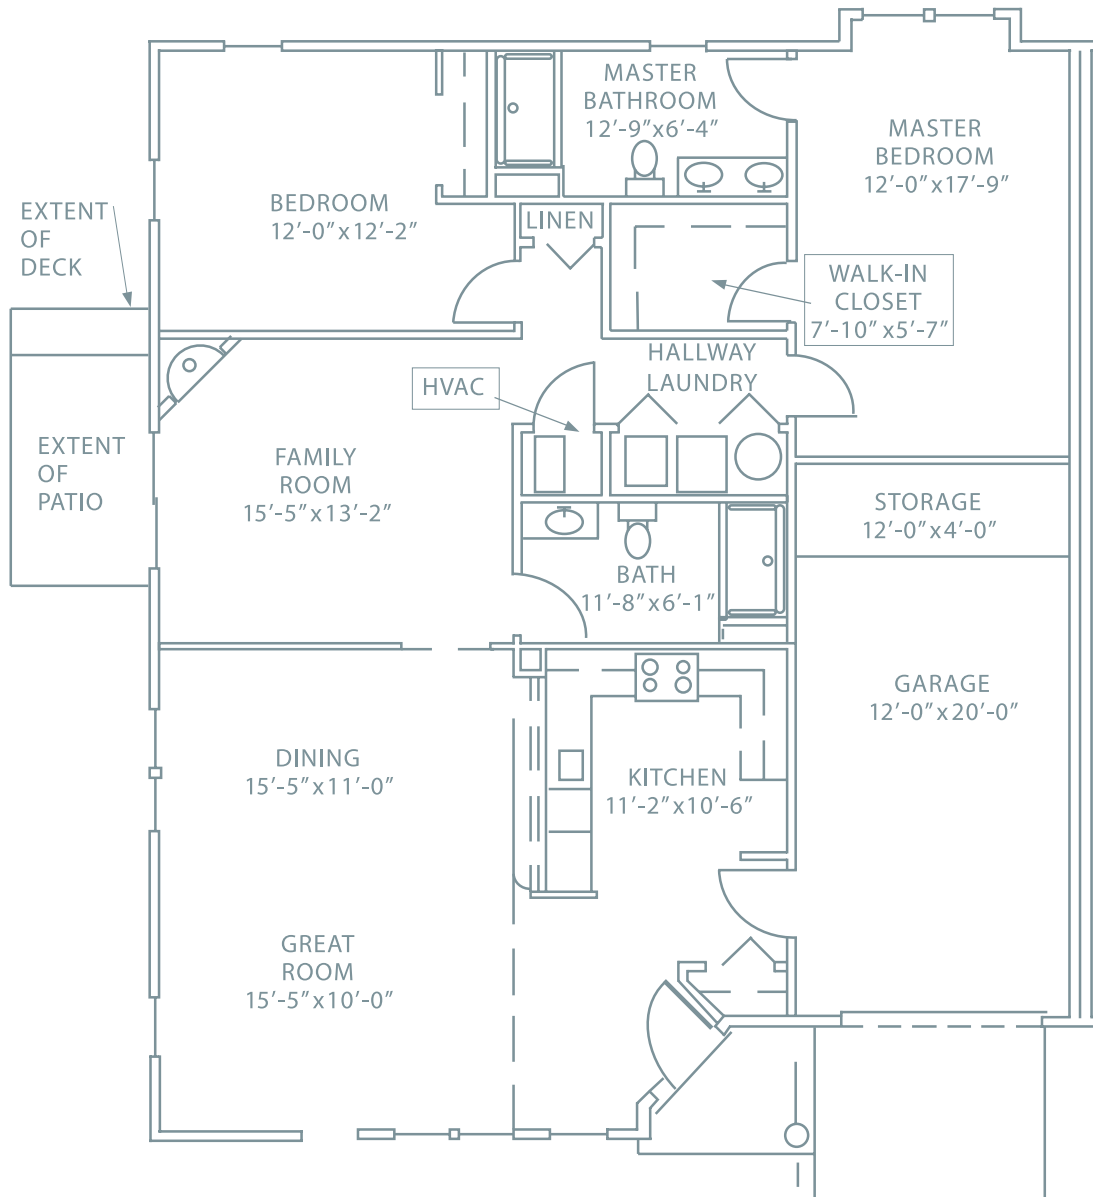

Individual Floor Plans

The Heritage

of Green Hills

BETSY ROSS

Two Bedroom with Great Room
1,456 Square Feet

Floor plans are subject to change and design improvements

The Heritage of Green Hills • 200 Tranquility Lane • Shillington, PA 19607

484.269.5100 • HeritageofGreenHills.com

Managed by  Life Care Services®

Individual Floor Plans

The Heritage

of Green Hills

WILLIAM PENN

Two Bedroom with Great Room

1,577 Square Feet