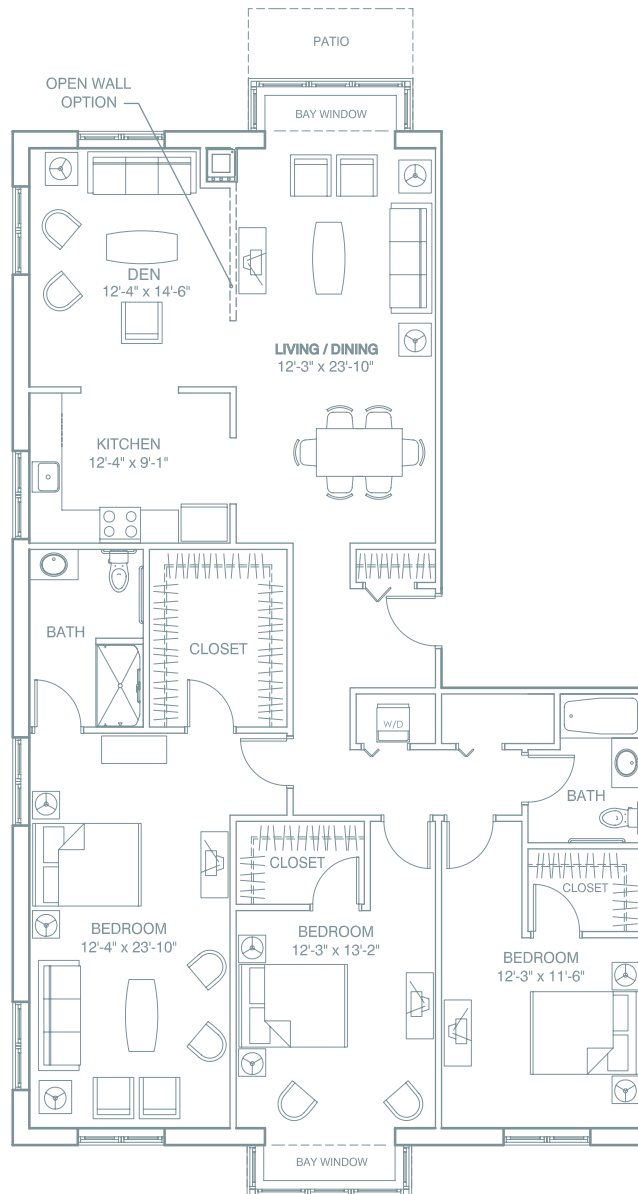

Individual Floor Plans

The Heritage

of Green Hills

FLORENCE NIGHTINGALE

Three Bedroom with Den

1,812 Square Feet

Floor plans are subject to change and design improvements

The Heritage of Green Hills • 200 Tranquility Lane • Shillington, PA 19607

484.269.5100 • www.HeritageofGreenHills.com

Managed by  Life Care Services™

Individual Floor Plans

The Heritage of Green Hills

CRISPUS ATTUCKS

Three Bedroom
1,816 Square Feet

Floor plans are subject to change and design improvements