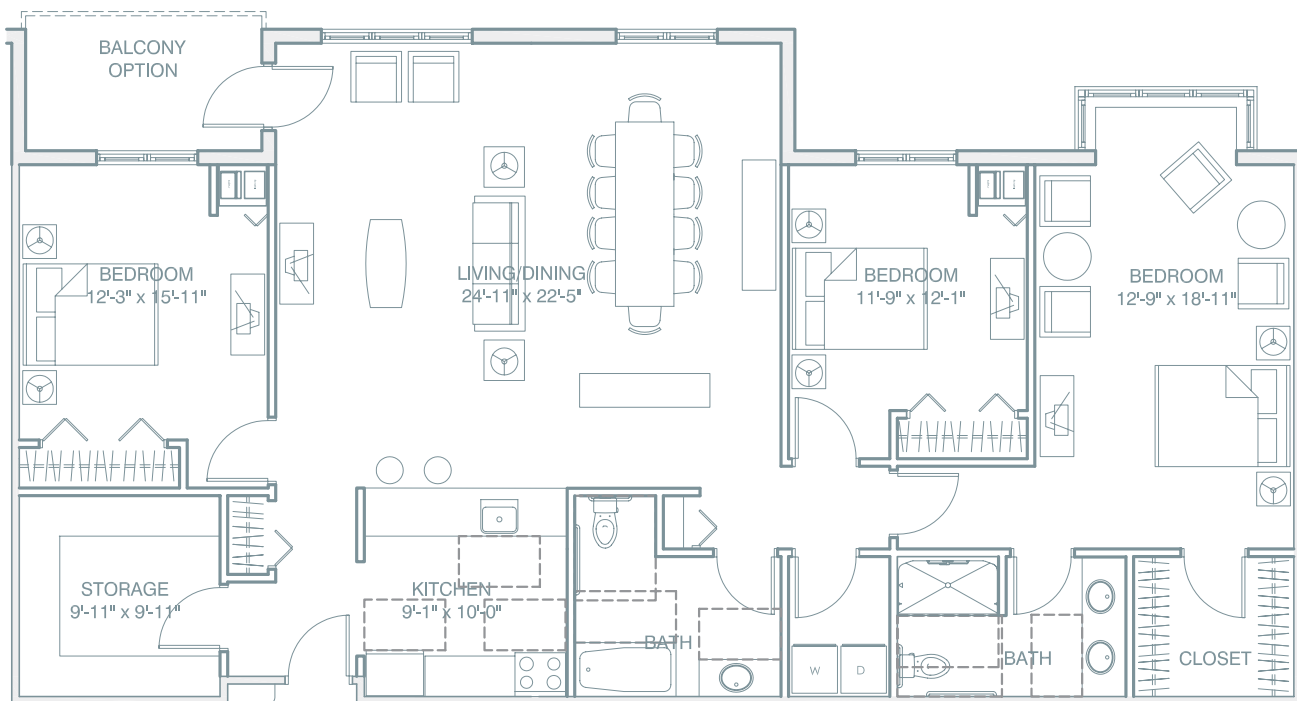

Individual Floor Plans

The Heritage

of Green Hills

FLORENCE NIGHTINGALE

Three Bedroom with Den

1,812 Square Feet

Floor plans are subject to change and design improvements

The Heritage of Green Hills • 200 Tranquility Lane • Shillington, PA 19607

484.269.5100 • www.HeritageofGreenHills.com

Managed by  Life Care Services™

Individual Floor Plans

The Heritage of Green Hills

CRISPUS ATTUCKS

Three Bedroom
1,816 Square Feet

Floor plans are subject to change and design improvements