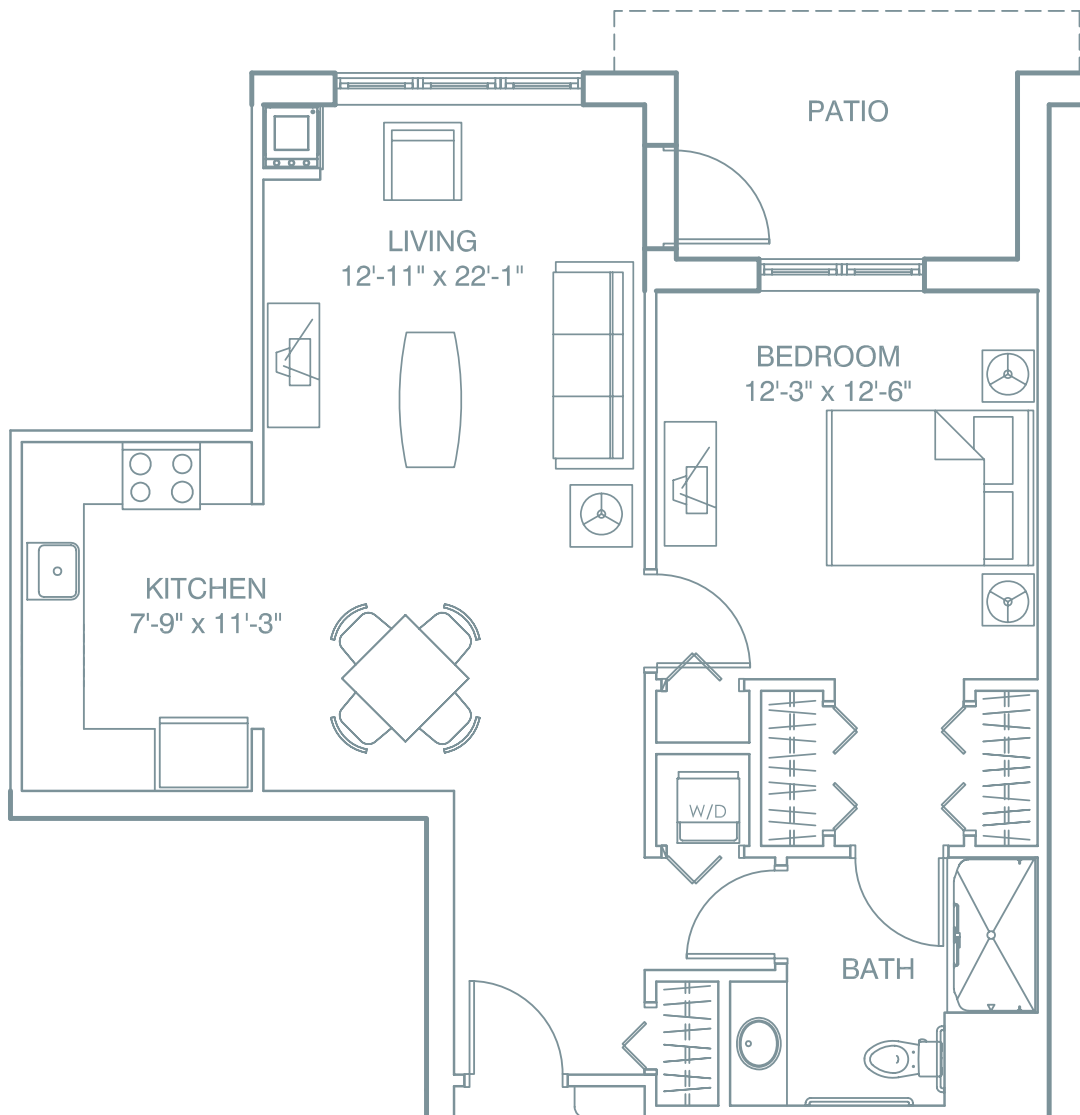

Individual Floor Plans

The Heritage of Green Hills

DANIEL BOONE

One Bedroom
748 Square Feet

Floor plans are subject to change and design improvements

The Heritage of Green Hills • 200 Tranquility Lane • Shillington, PA 19607

484.269.5100 • www.HeritageofGreenHills.com

Managed by  Life Care Services™

Individual Floor Plans

The Heritage

of Green Hills

SAMUEL ADAMS

One Bedroom

649 Square Feet