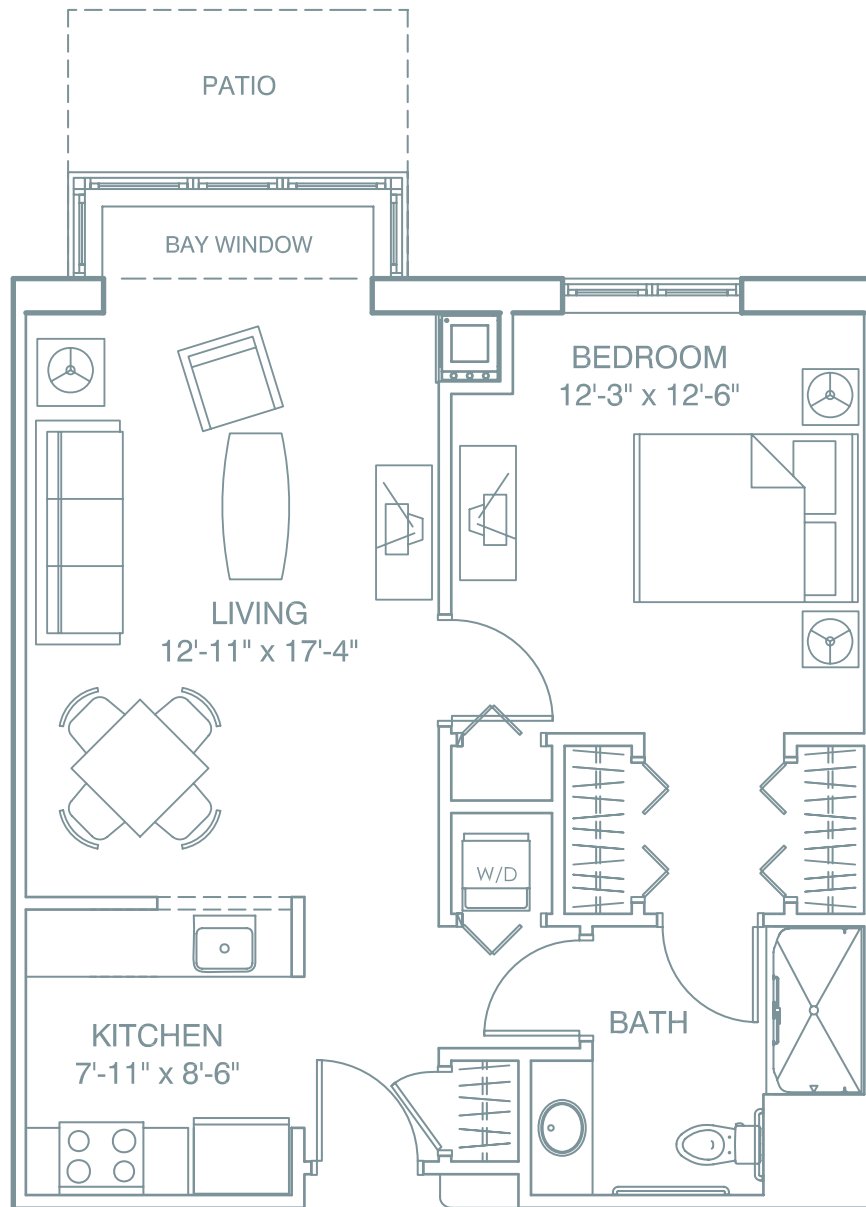

Individual Floor Plans

The Heritage of Green Hills

DANIEL BOONE

One Bedroom
748 Square Feet

Floor plans are subject to change and design improvements

The Heritage of Green Hills • 200 Tranquility Lane • Shillington, PA 19607

484.269.5100 • www.HeritageofGreenHills.com

Managed by  Life Care Services™

Individual Floor Plans

The Heritage

of Green Hills

SAMUEL ADAMS

One Bedroom

649 Square Feet