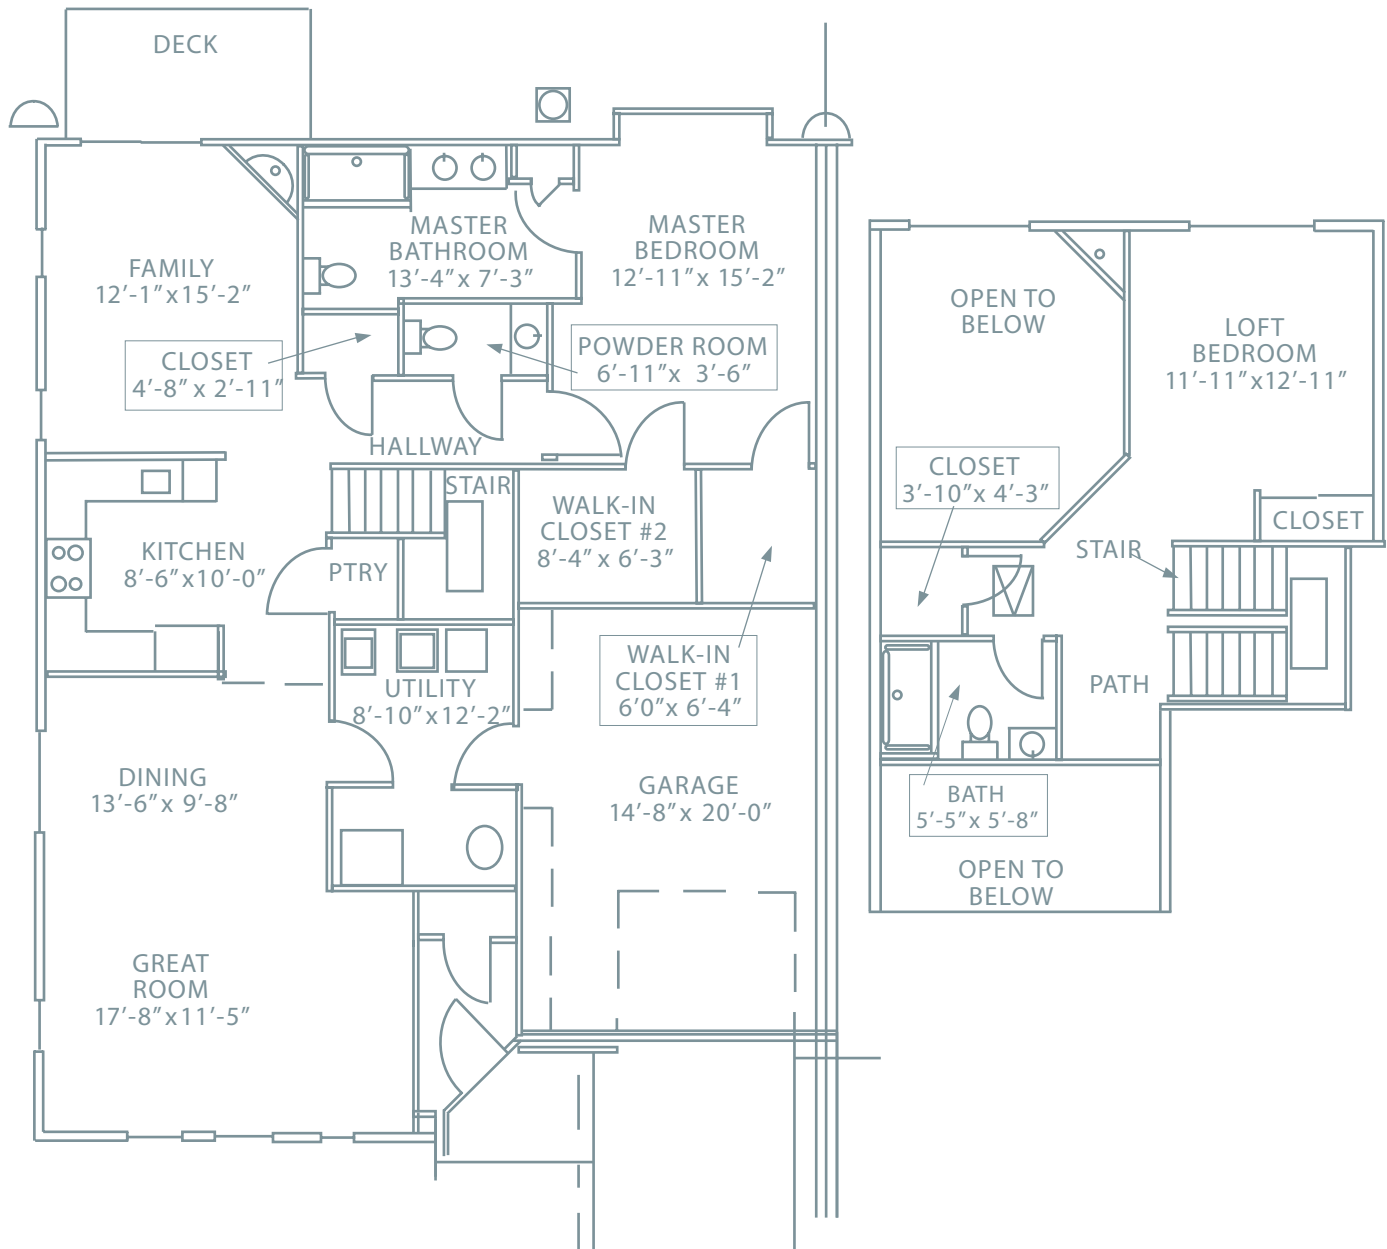

Individual Floor Plans

The Heritage

of Green Hills

GEORGE WASHINGTON VILLA

Two Bedroom with Great Room

1,720 Square Feet

Floor plans are subject to change and design improvements