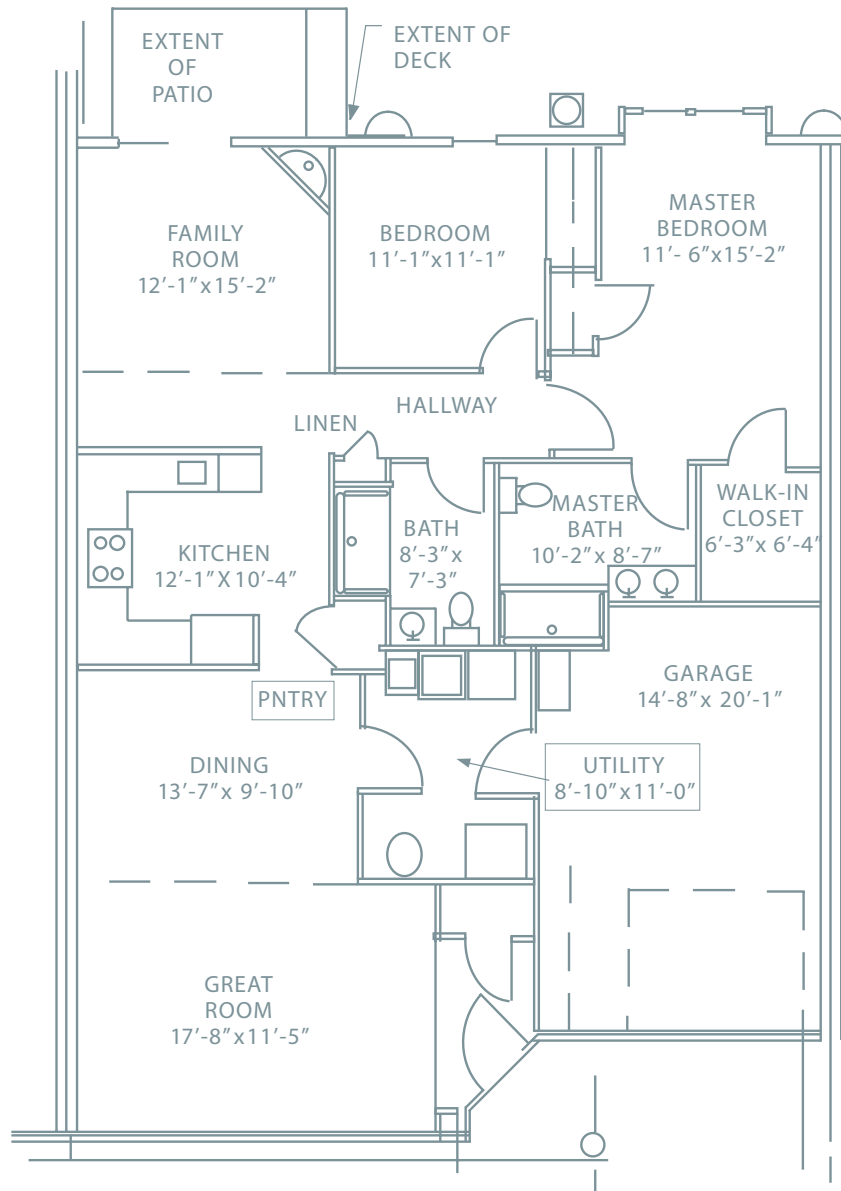

# Individual Floor Plans

### BETSY ROSS

Two Bedroom with Great Room  
1,456 Square Feet

*Floor plans are subject to change and design improvements*

The Heritage of Green Hills • 200 Tranquility Lane • Shillington, PA 19607

484.269.5100 • [www.HeritageofGreenHills.com](http://www.HeritageofGreenHills.com)