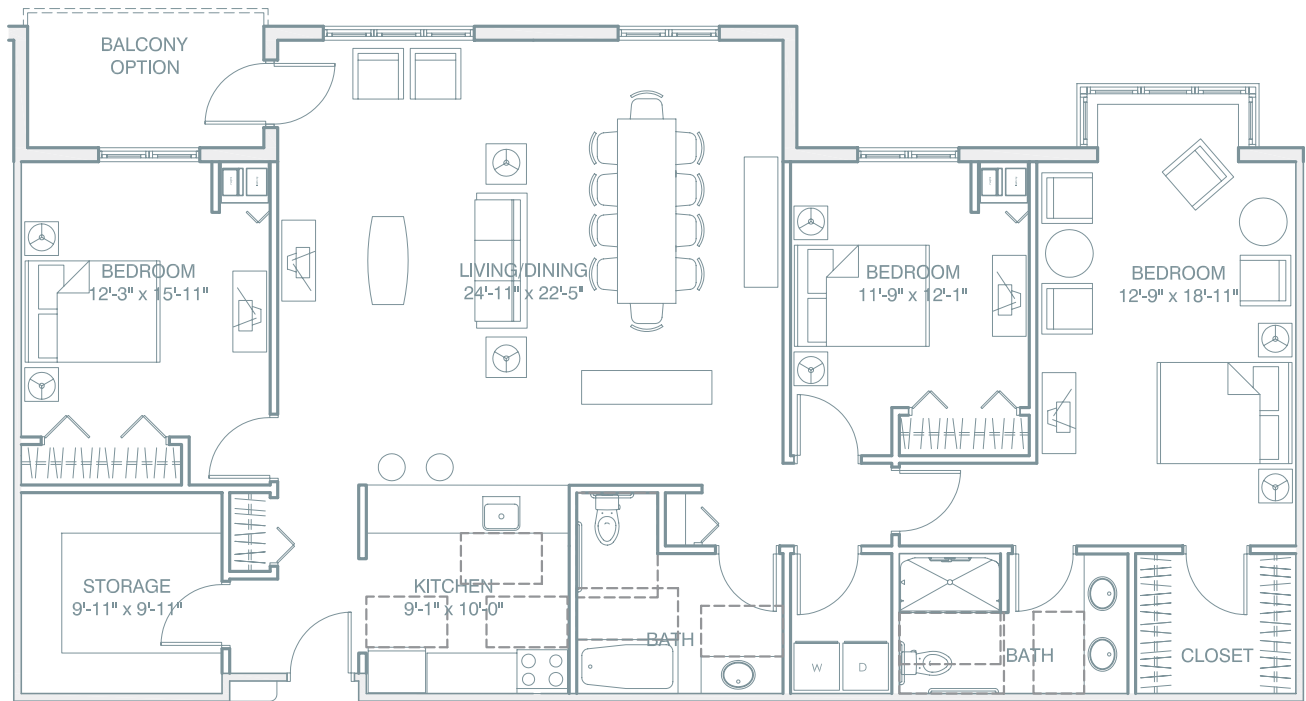

Individual Floor Plans

The Heritage

of Green Hills

CRISPUS ATTUCKS

Three Bedroom
1,816 Square Feet

Floor plans are subject to change and design improvements

The Heritage of Green Hills • 200 Tranquility Lane • Shillington, PA 19607

484.269.5100 • www.HeritageofGreenHills.com

ER Senior Management PA, LLC