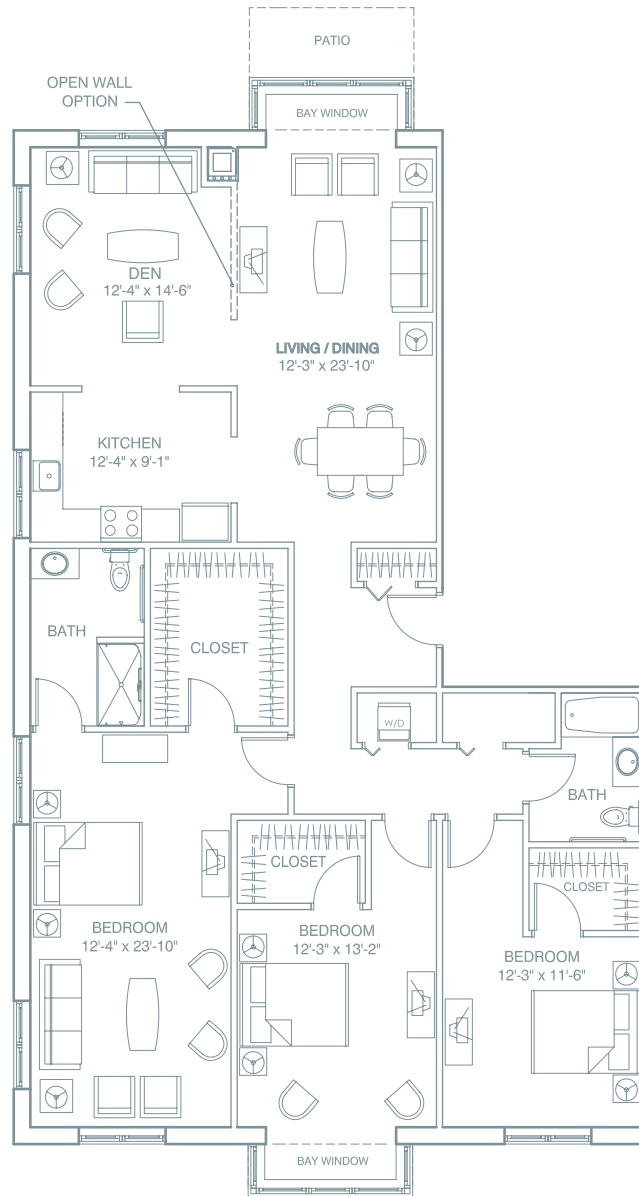

# Individual Floor Plans

### FLORENCE NIGHTINGALE

Three Bedroom with Den

1,812 Square Feet

*Floor plans are subject to change and design improvements*

The Heritage of Green Hills • 200 Tranquility Lane • Shillington, PA 19607

484.269.5100 • [www.HeritageofGreenHills.com](http://www.HeritageofGreenHills.com)