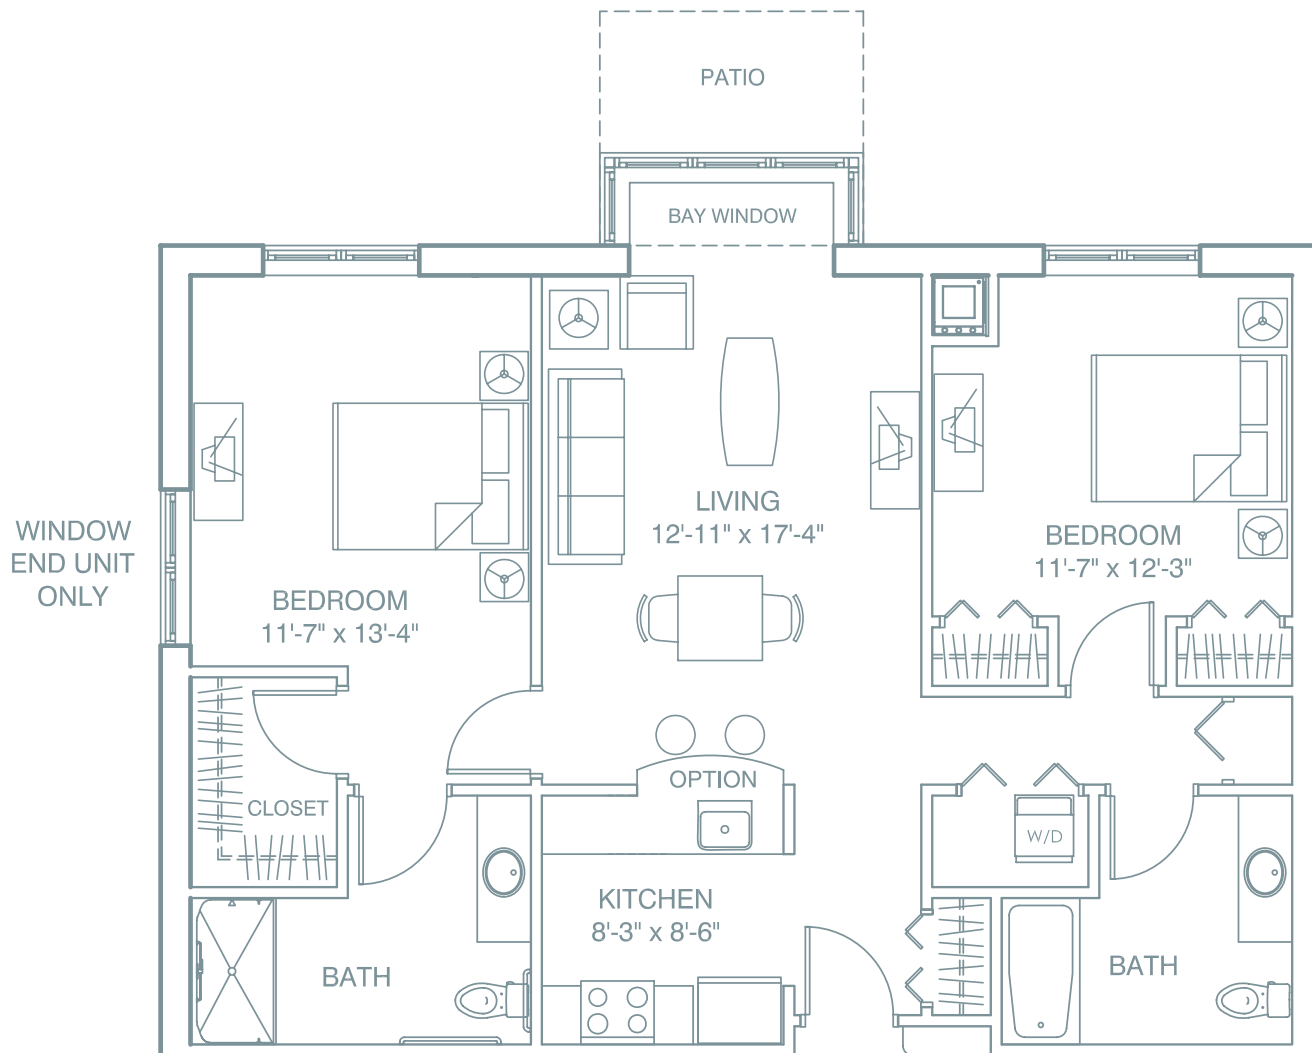

Individual Floor Plans

The Heritage

of Green Hills

FRANCIS SCOTT KEY

Two Bedroom
1,131 Square Feet

Floor plans are subject to change and design improvements

The Heritage of Green Hills • 200 Tranquility Lane • Shillington, PA 19607

484.269.5100 • www.HeritageofGreenHills.com

Individual Floor Plans

The Heritage

of Green Hills

PATRICK HENRY

Two Bedroom
981 Square Feet

Floor plans are subject to change and design improvements

The Heritage of Green Hills • 200 Tranquility Lane • Shillington, PA 19607

484.269.5100 • www.HeritageofGreenHills.com

Individual Floor Plans

The Heritage

of Green Hills

SAMUEL PRESCOTT

Two Bedroom

1,142 Square Square Feet

Floor plans are subject to change and design improvements