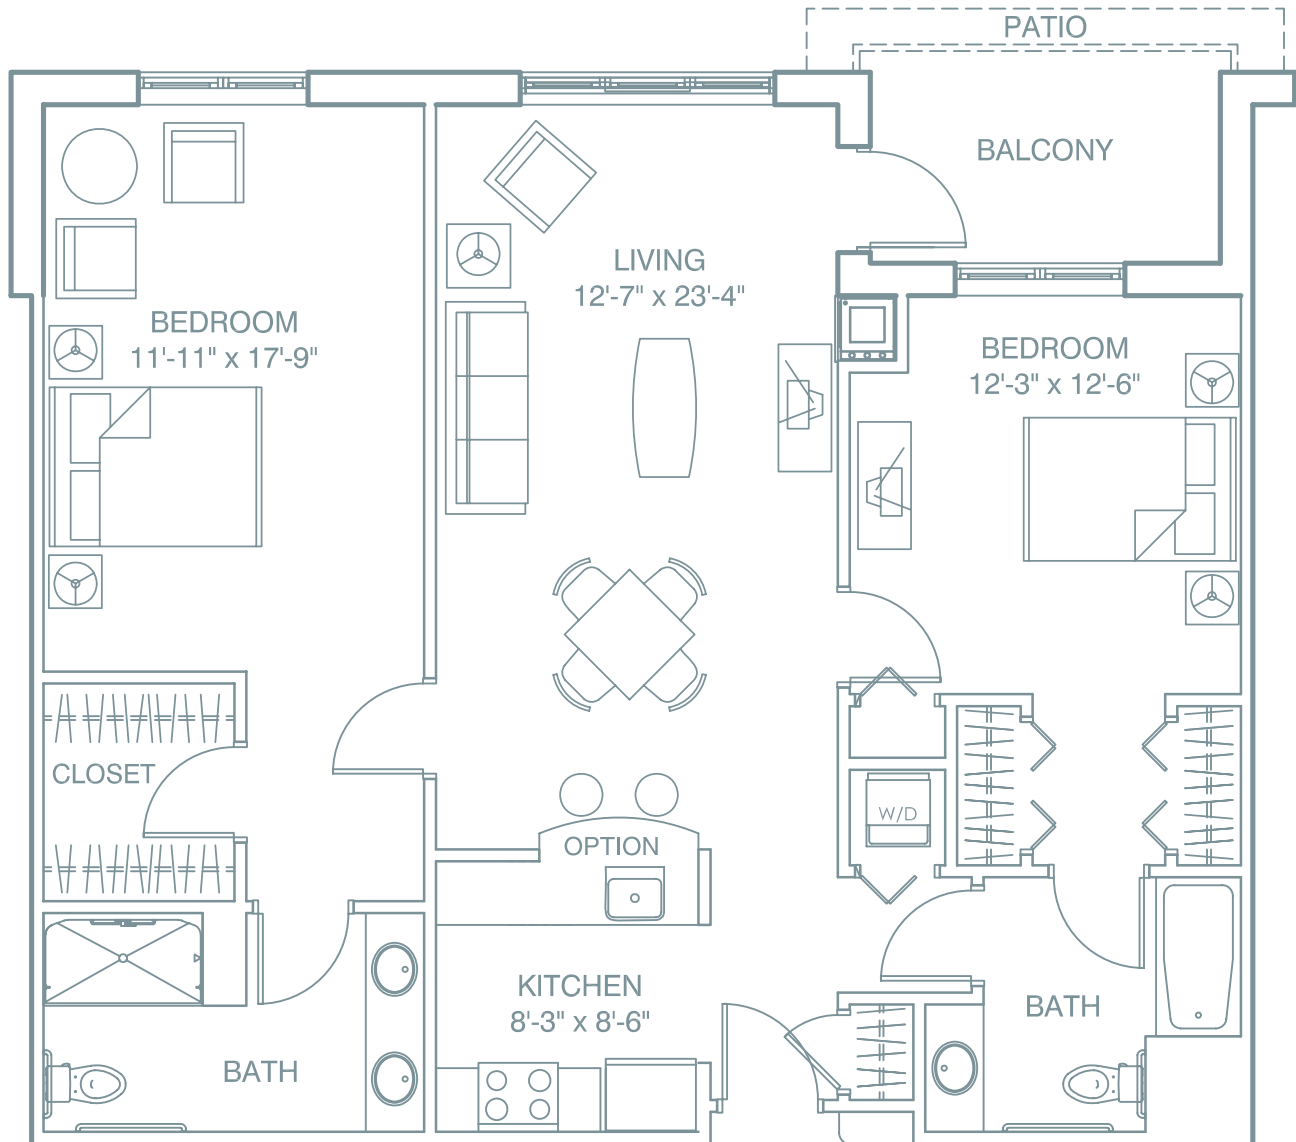

Individual Floor Plans

The Heritage

of Green Hills

FRANCIS SCOTT KEY

Two Bedroom
1,131 Square Feet

Floor plans are subject to change and design improvements

The Heritage of Green Hills • 200 Tranquility Lane • Shillington, PA 19607

484.269.5100 • www.HeritageofGreenHills.com

Individual Floor Plans

The Heritage

of Green Hills

PATRICK HENRY

Two Bedroom
981 Square Feet

Floor plans are subject to change and design improvements

The Heritage of Green Hills • 200 Tranquility Lane • Shillington, PA 19607

484.269.5100 • www.HeritageofGreenHills.com

Individual Floor Plans

The Heritage

of Green Hills

SAMUEL PRESCOTT

Two Bedroom

1,142 Square Square Feet

Floor plans are subject to change and design improvements