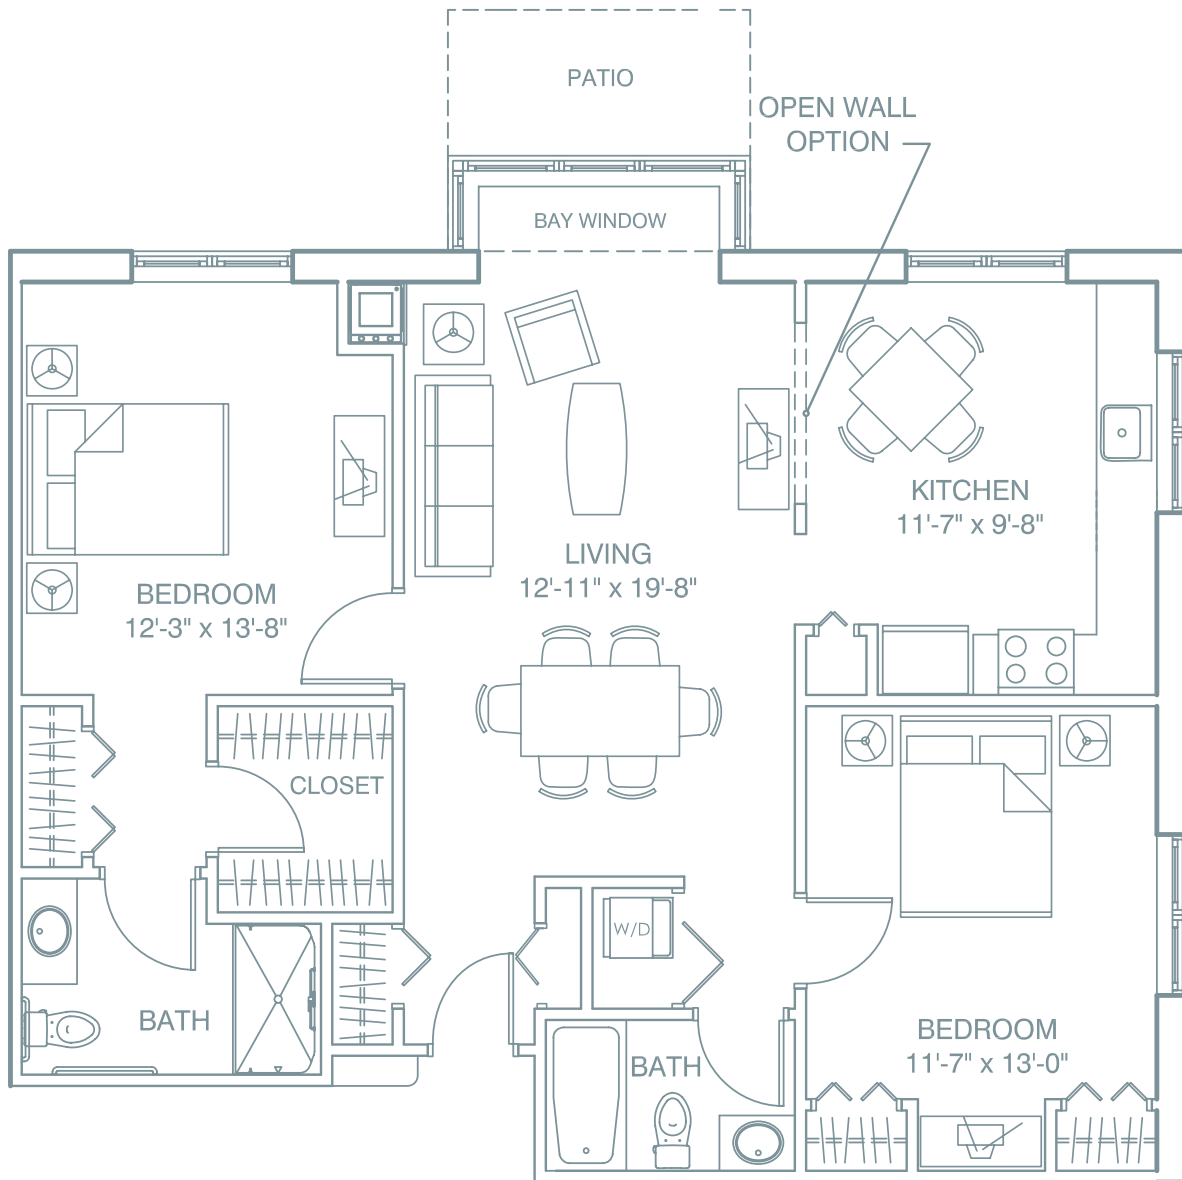

Individual Floor Plans

The Heritage

of Green Hills

FRANCIS SCOTT KEY

Two Bedroom
1,131 Square Feet

Floor plans are subject to change and design improvements

The Heritage of Green Hills • 200 Tranquility Lane • Shillington, PA 19607

THOMAS JEFFERSON

Two Bedroom

1,065 Square Feet

Floor plans are subject to change and design improvements

The Heritage of Green Hills • 200 Tranquility Lane • Shillington, PA 19607

484.269.5100 • www.HeritageofGreenHills.com