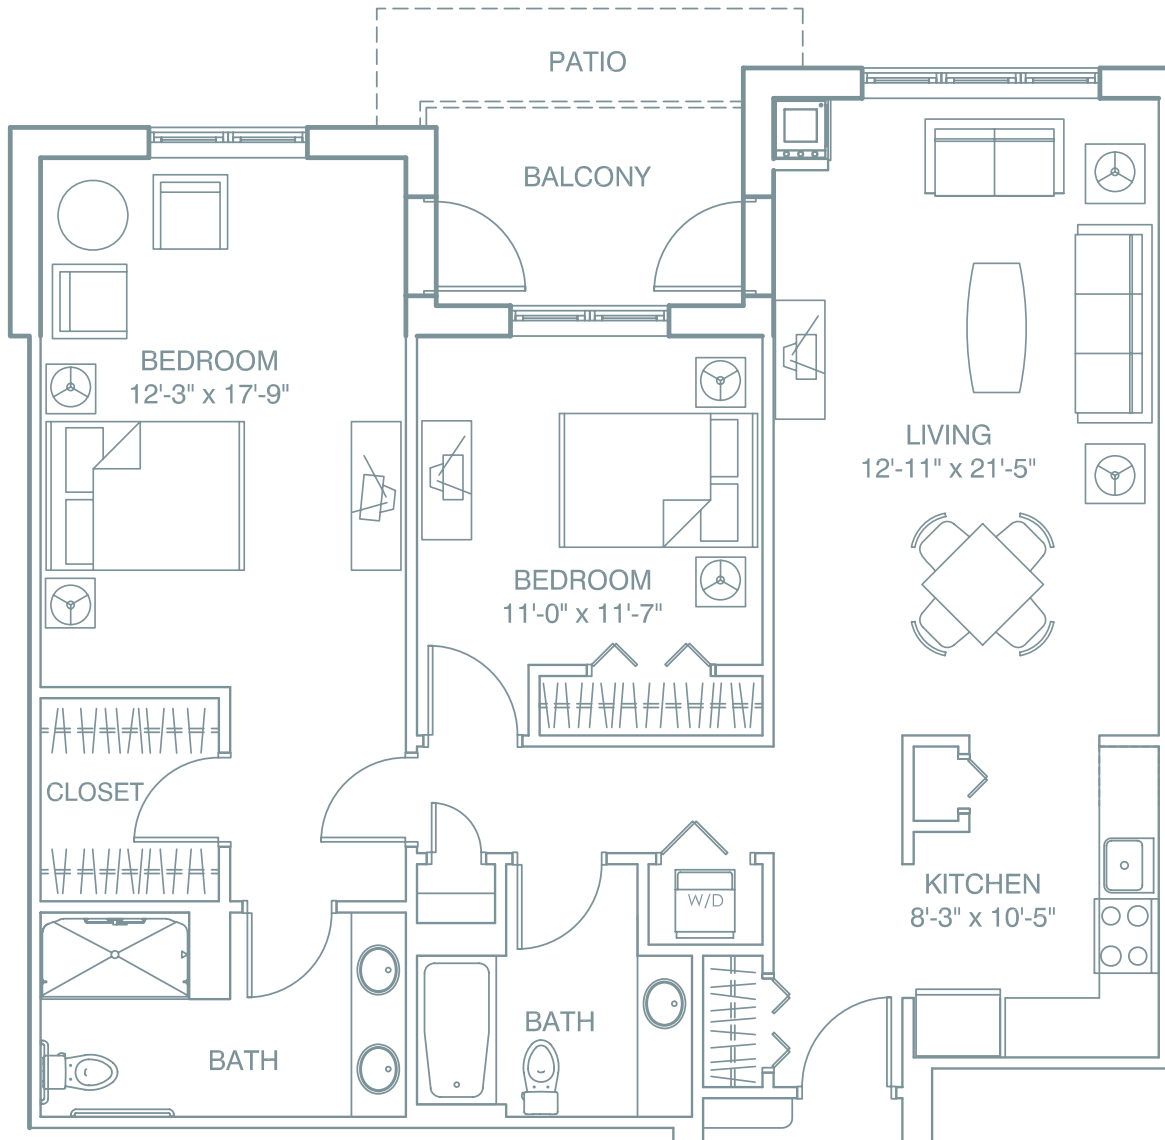

Individual Floor Plans

The Heritage

of Green Hills

FRANCIS SCOTT KEY

Two Bedroom
1,131 Square Feet

Floor plans are subject to change and design improvements

The Heritage of Green Hills • 200 Tranquility Lane • Shillington, PA 19607

484.269.5100 • www.HeritageofGreenHills.com

Individual Floor Plans

The Heritage

of Green Hills

PATRICK HENRY

Two Bedroom
981 Square Feet

Floor plans are subject to change and design improvements

The Heritage of Green Hills • 200 Tranquility Lane • Shillington, PA 19607

484.269.5100 • www.HeritageofGreenHills.com

Individual Floor Plans

The Heritage

of Green Hills

SAMUEL PRESCOTT

Two Bedroom

1,142 Square Square Feet

Floor plans are subject to change and design improvements