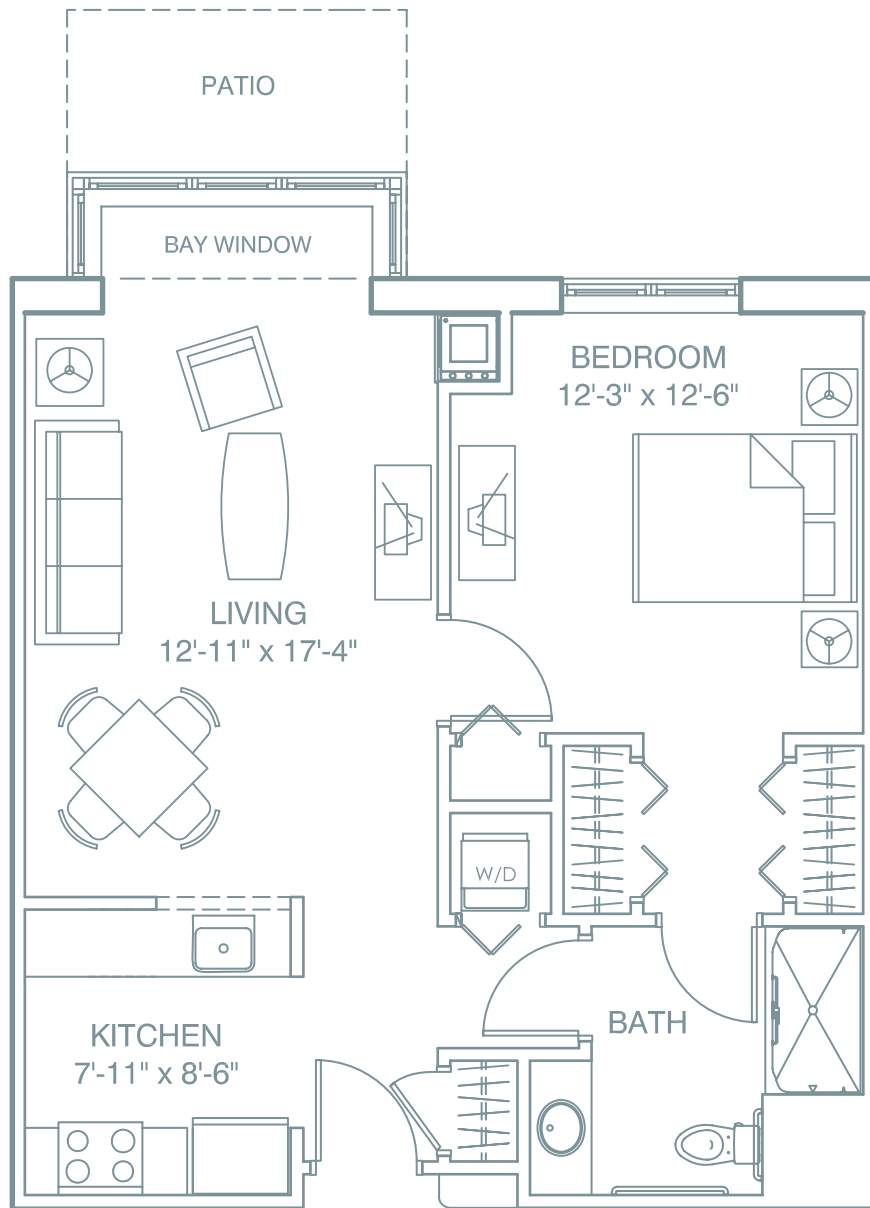

Individual Floor Plans

The Heritage

of Green Hills

SAMUEL ADAMS

One Bedroom

649 Square Feet

Floor plans are subject to change and design improvements

The Heritage of Green Hills • 200 Tranquility Lane • Shillington, PA 19607