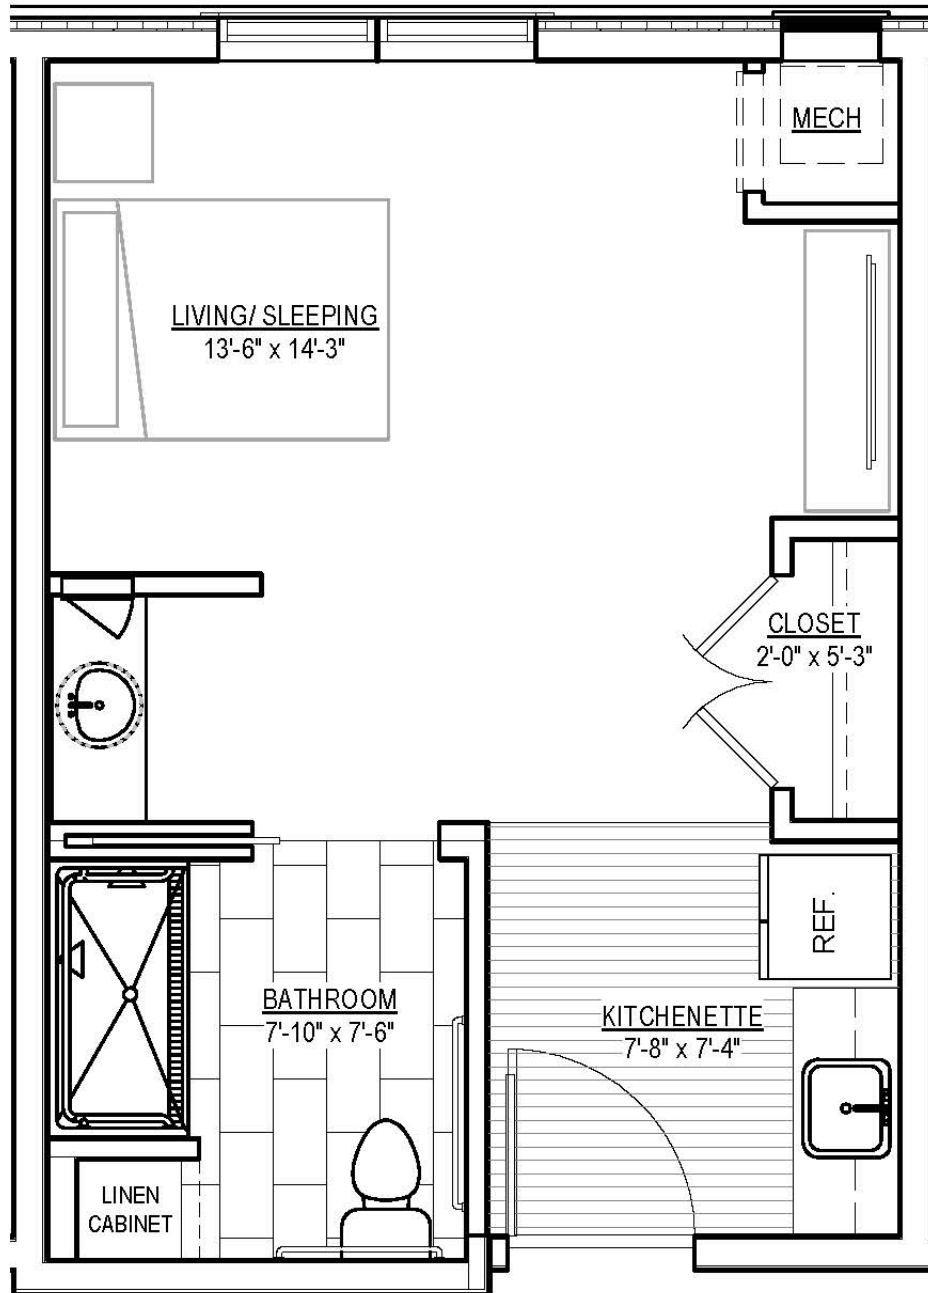

Individual Floor Plans

The Heritage of Green Hills

Personal Care - Studio

360 Square Feet

Floor plans are subject to change and design improvements

The Heritage of Green Hills • 400 Tranquility Lane • Shillington, PA 19607

610.775.1451 • www.HeritageofGreenHills.com

Individual Floor Plans

The Heritage of Green Hills

Personal Care - Studio

360 Square Feet

Floor plans are subject to change and design improvements

The Heritage of Green Hills • 400 Tranquility Lane • Shillington, PA 19607