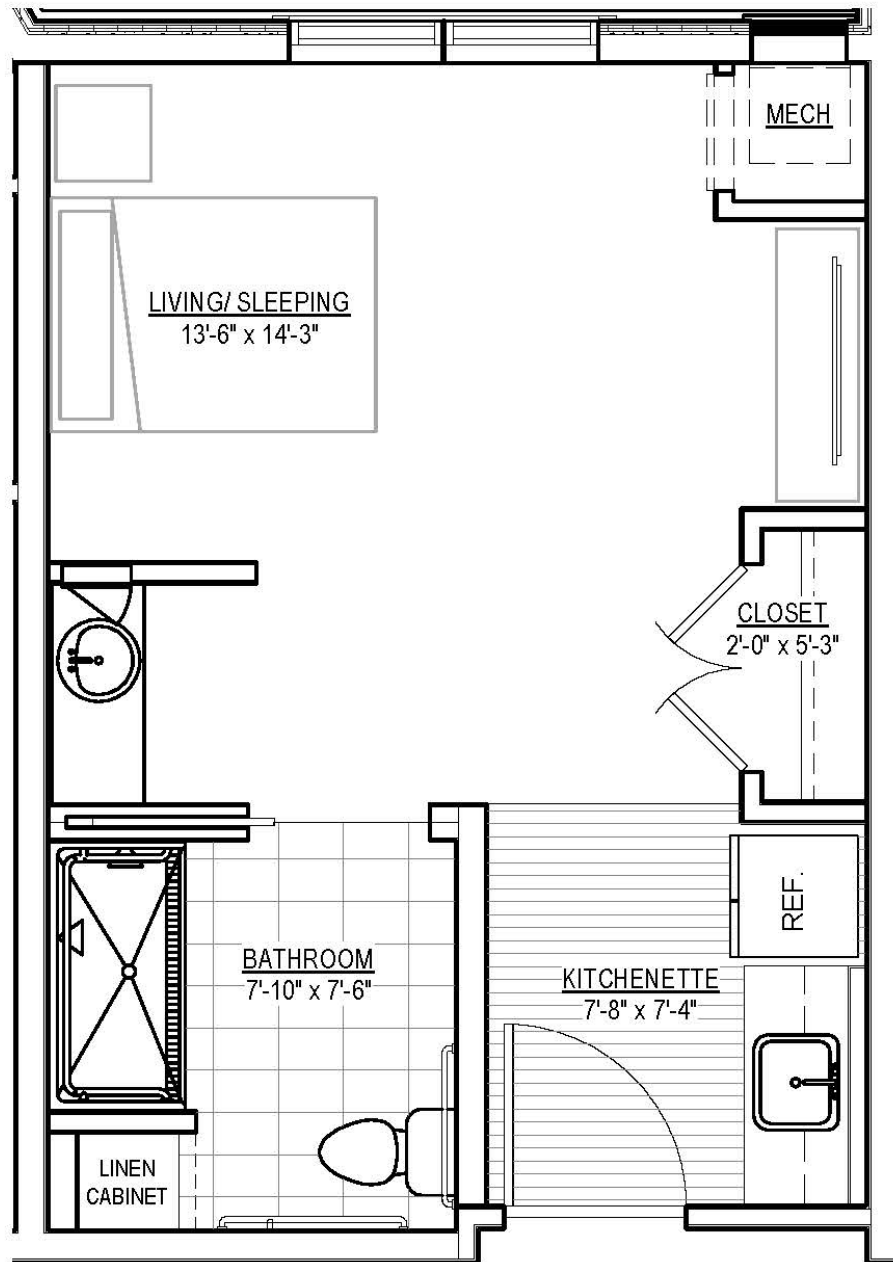

Individual Floor Plans

The Heritage of Green Hills

Personal Care - Studio

360 Square Feet

Floor plans are subject to change and design improvements

The Heritage of Green Hills • 400 Tranquility Lane • Shillington, PA 19607

610.775.1451 • www.HeritageofGreenHills.com

Individual Floor Plans

The Heritage of Green Hills

Personal Care - Studio

360 Square Feet

Floor plans are subject to change and design improvements

The Heritage of Green Hills • 400 Tranquility Lane • Shillington, PA 19607