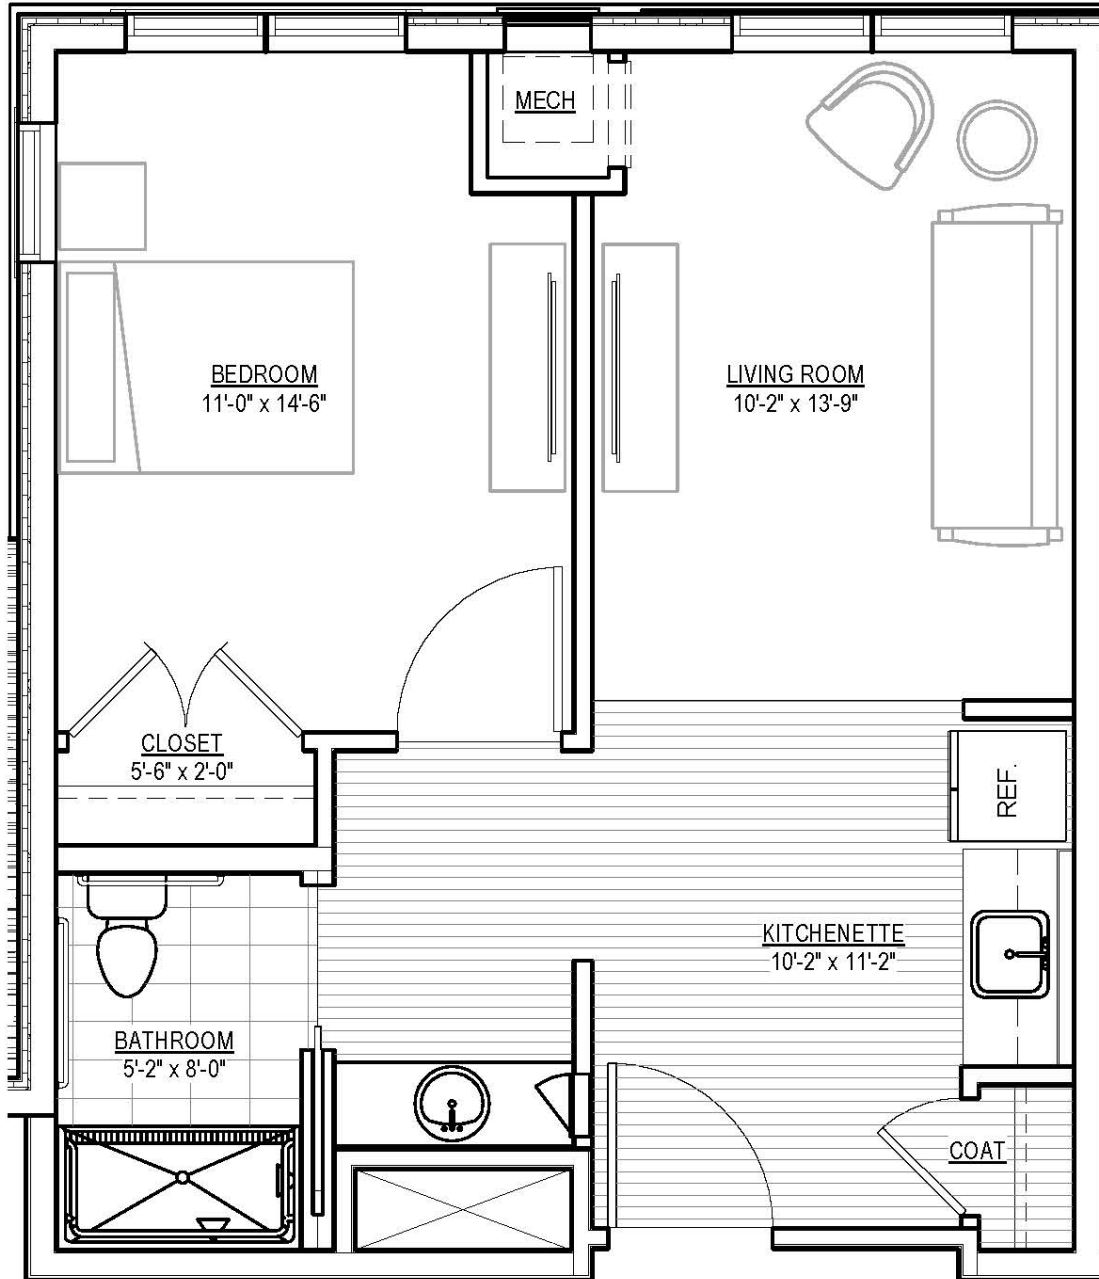

Individual Floor Plans

The Heritage of Green Hills

Personal Care - One Bedroom

550 Square Feet

Floor plans are subject to change and design improvements

The Heritage of Green Hills • 400 Tranquility Lane • Shillington, PA 19607

610.775.1451 • www.HeritageofGreenHills.com