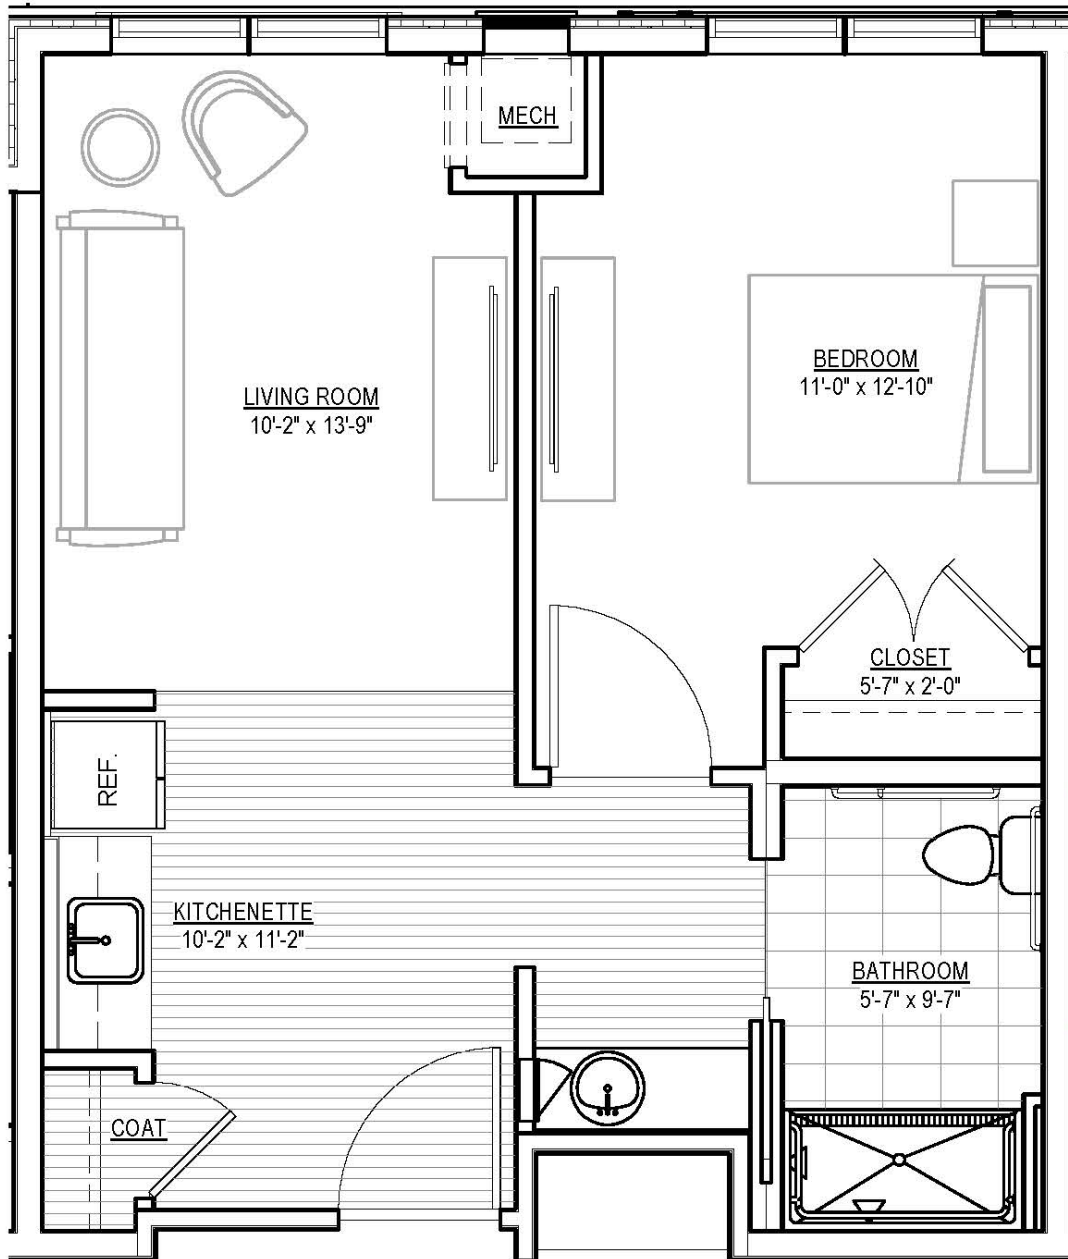

# Individual Floor Plans

### **Personal Care - One Bedroom**

550 Square Feet

*Floor plans are subject to change and design improvements*

The Heritage of Green Hills • 400 Tranquility Lane • Shillington, PA 19607

610.775.1451 • [www.HeritageofGreenHills.com](http://www.HeritageofGreenHills.com)