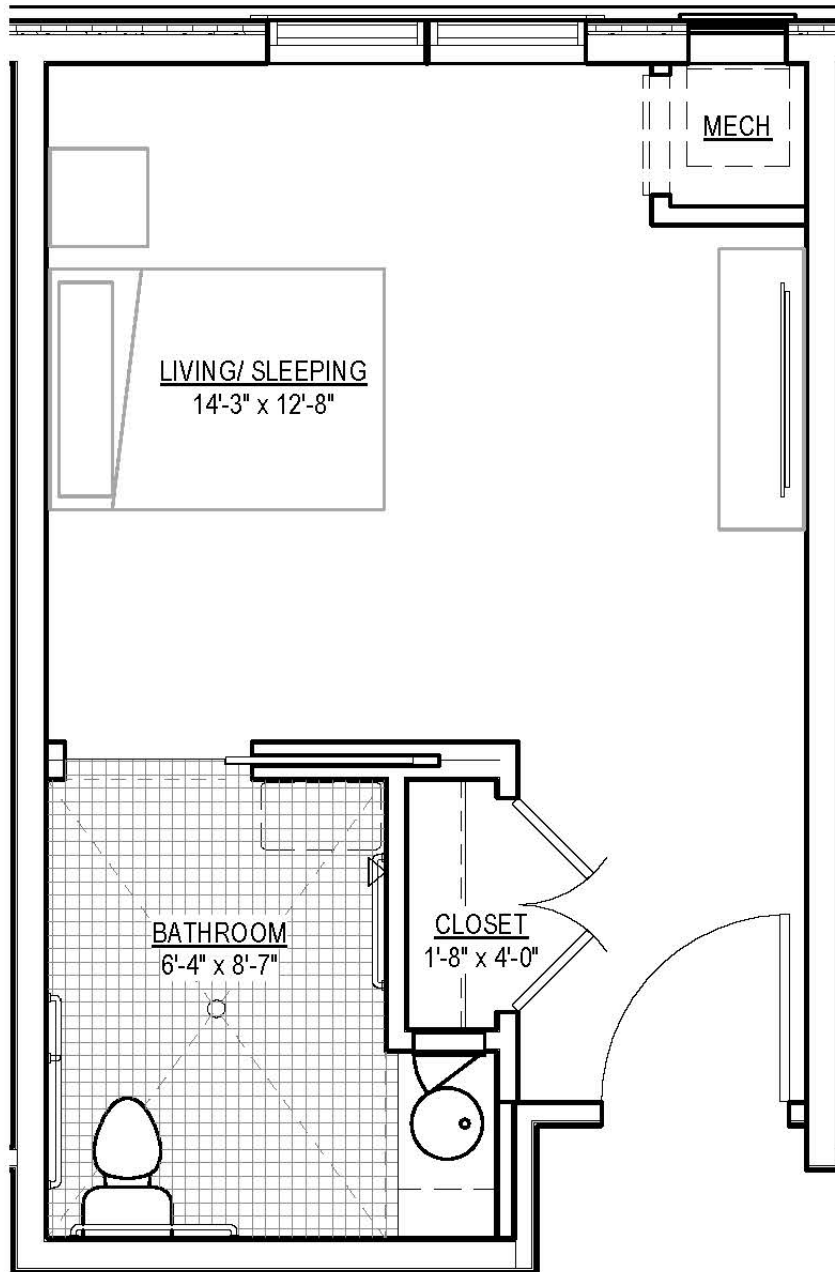

Individual Floor Plans

The Heritage of Green Hills

Memory Care - Studio

315 Square Feet

Floor plans are subject to change and design improvements

The Heritage of Green Hills • 400 Tranquility Lane • Shillington, PA 19607