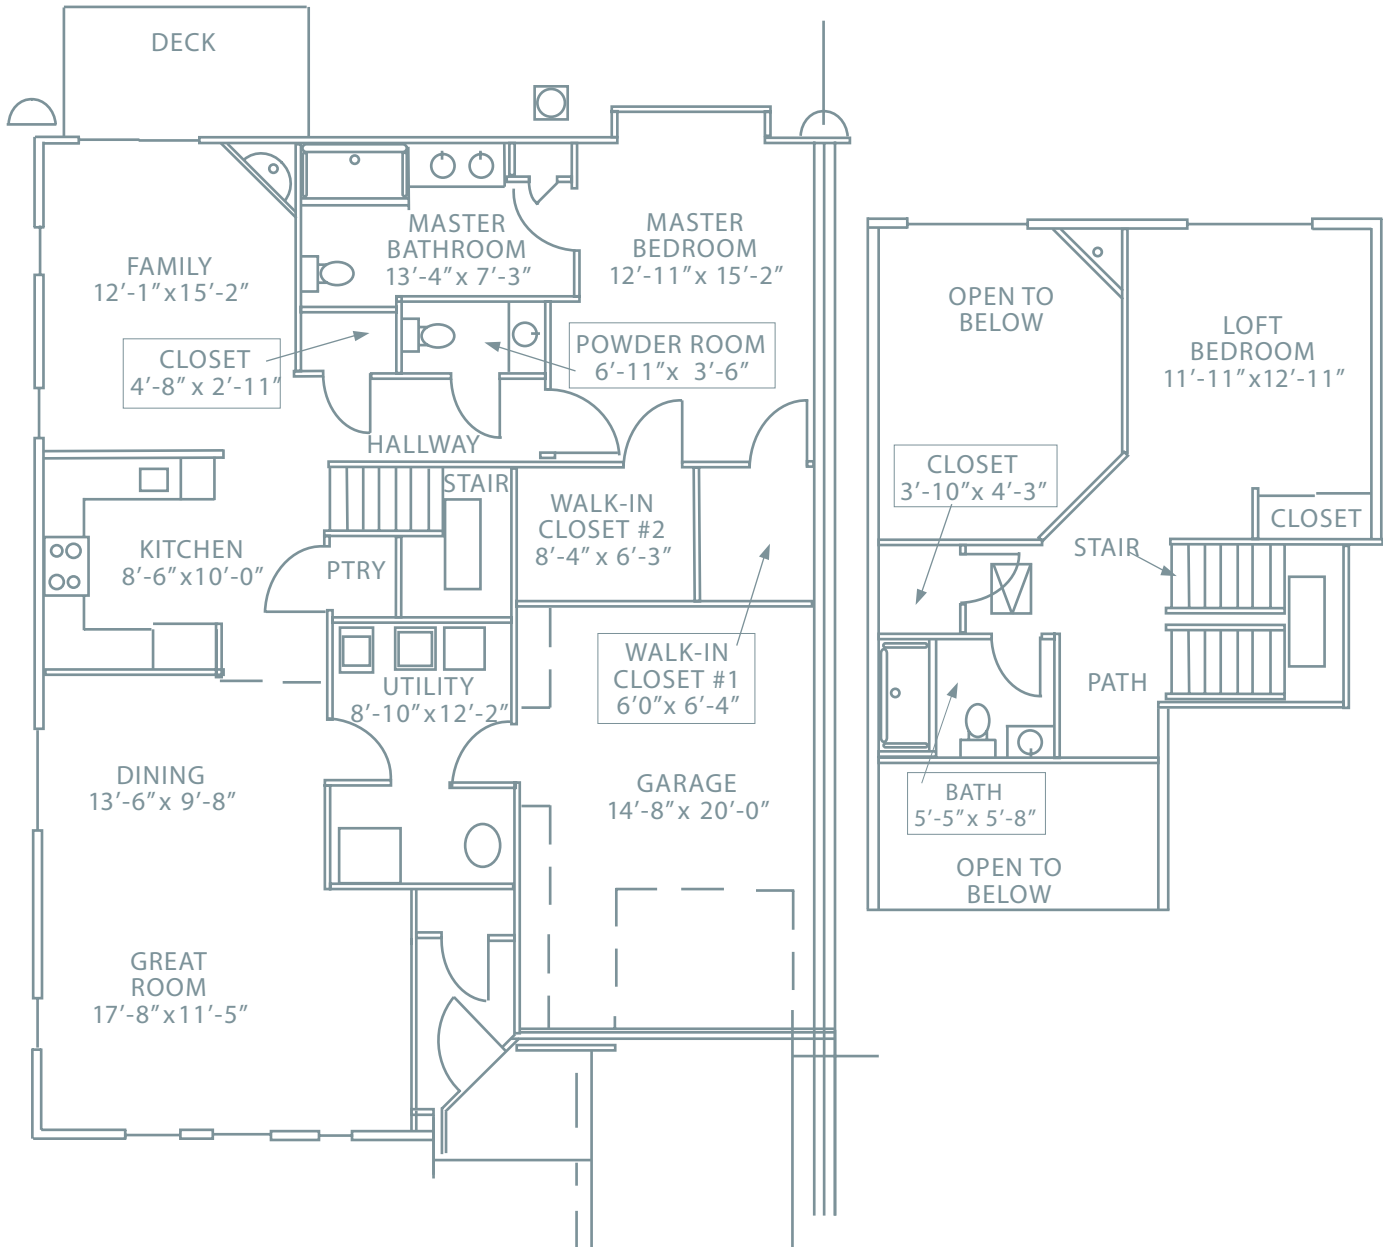

# Individual Floor Plans

## GEORGE WASHINGTON VILLA

Two Bedroom with Great Room

1,720 Square Feet

Floor plans are subject to change and design improvements