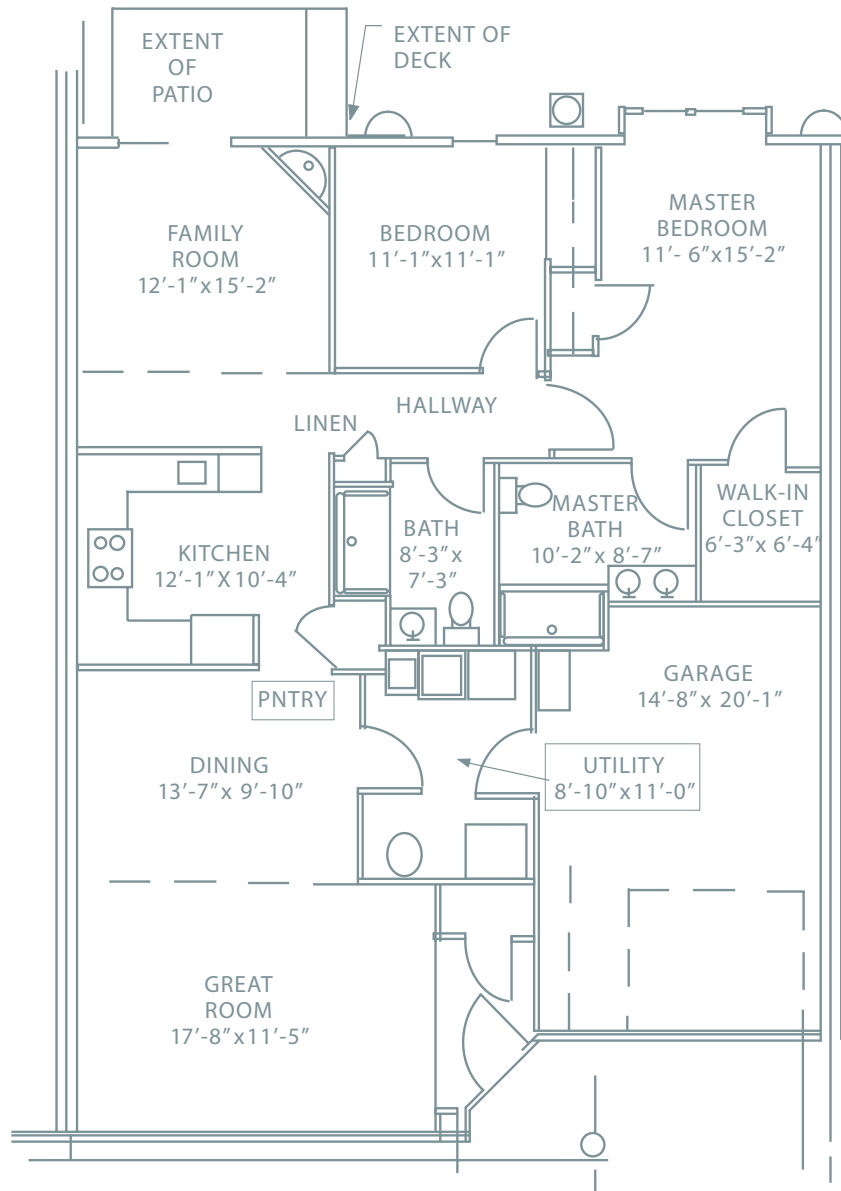

Individual Floor Plans

The Heritage of Green Hills

BETSY ROSS

*Two Bedroom with Great Room
1,456 Square Feet*

Floor plans are subject to change and design improvements

The Heritage of Green Hills • 200 Tranquility Lane • Shillington, PA 19607