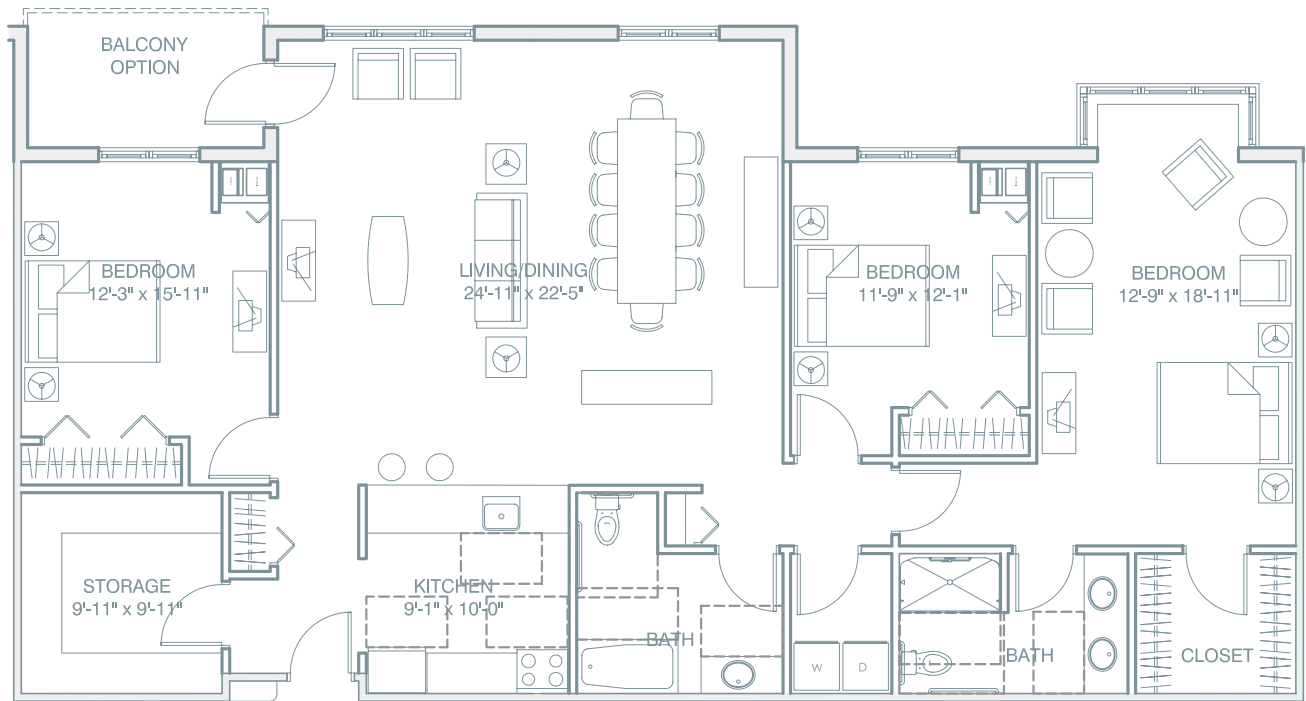

Individual Floor Plans

The Heritage of Green Hills

CRISPUS ATTUCKS

Three Bedroom
1,816 Square Feet

Floor plans are subject to change and design improvements

The Heritage of Green Hills • 200 Tranquility Lane • Shillington, PA 19607

484.269.5100 • www.HeritageofGreenHills.com