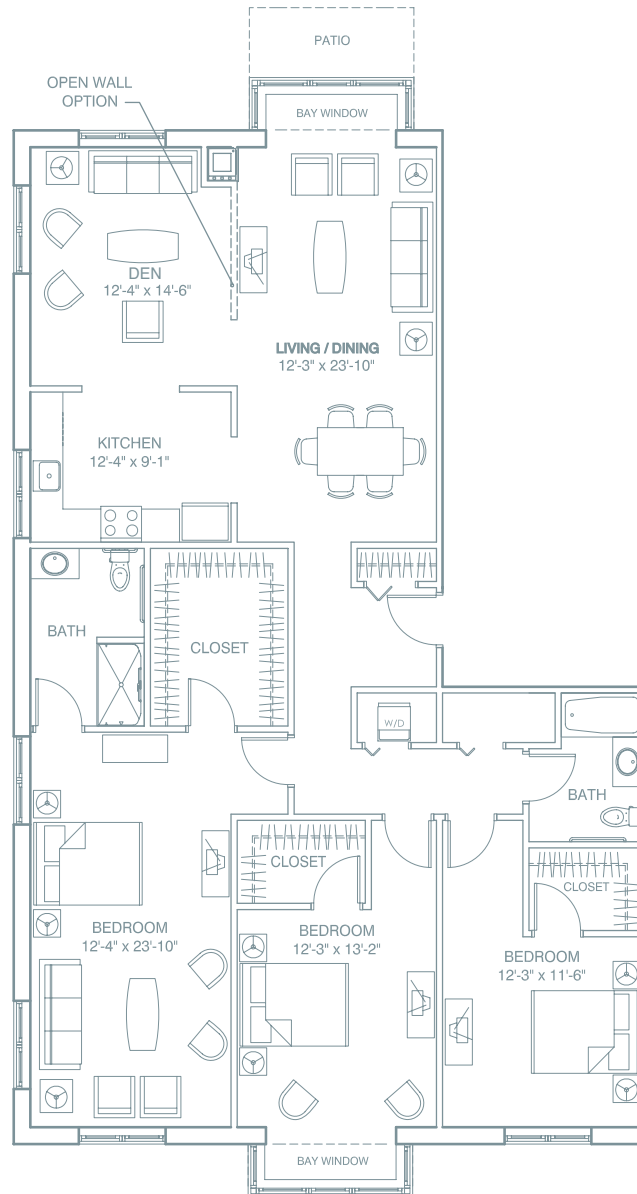

# Individual Floor Plans

## FLORENCE NIGHTINGALE

*Three Bedroom with Den*

*1,812 Square Feet*

*Floor plans are subject to change and design improvements*

The Heritage of Green Hills • 200 Tranquility Lane • Shillington, PA 19607

484.269.5100 • [www.HeritageofGreenHills.com](http://www.HeritageofGreenHills.com)