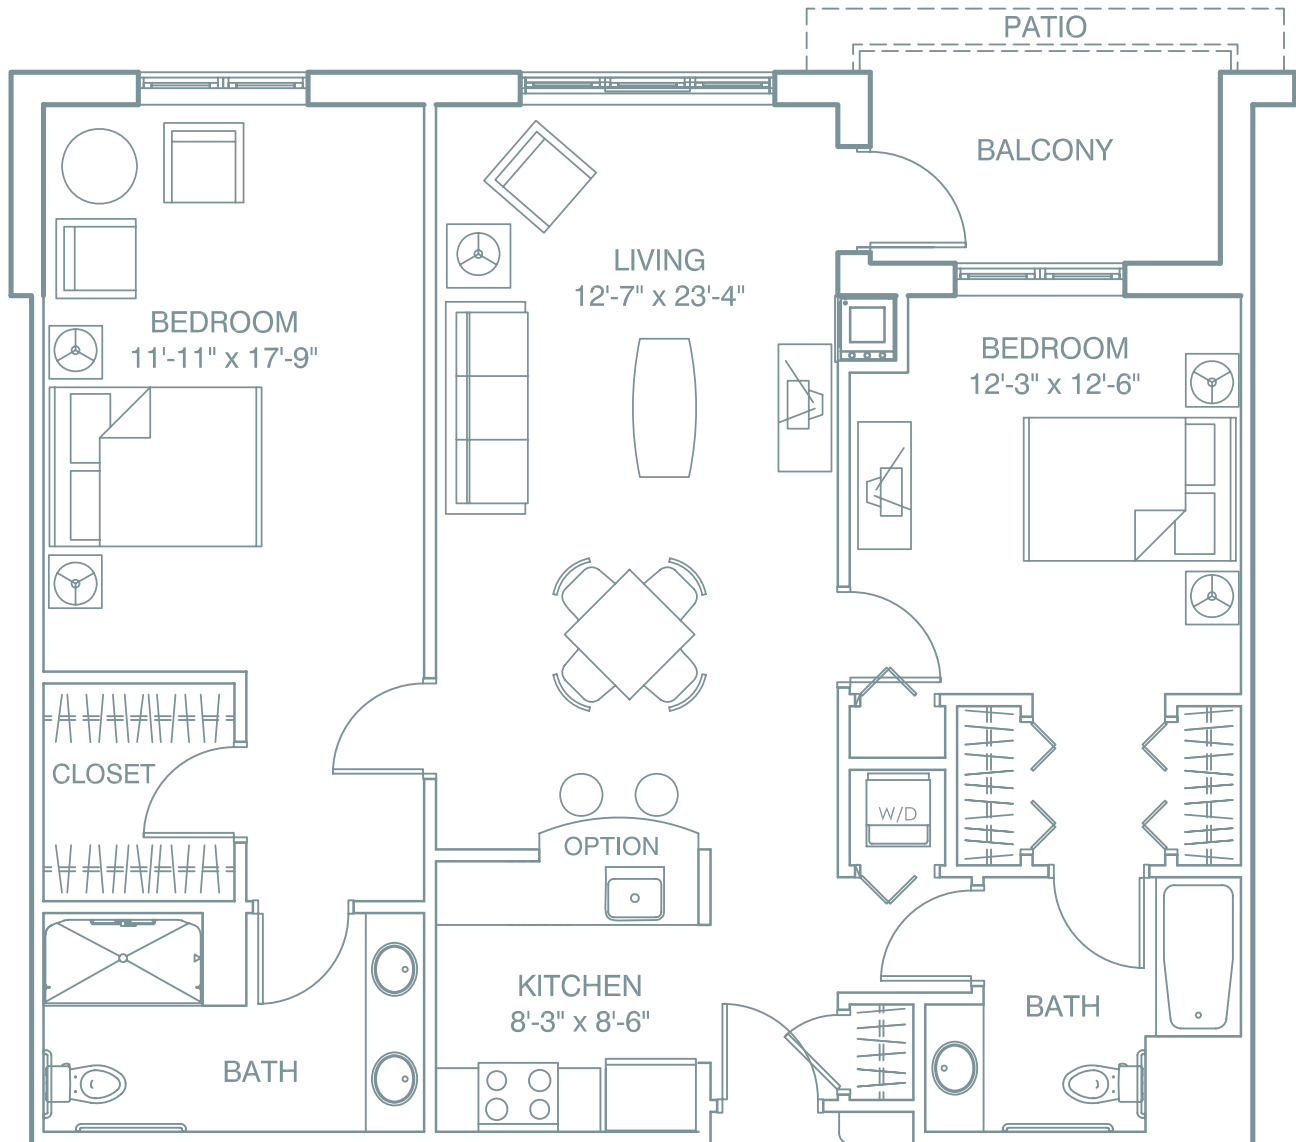

Individual Floor Plans

The Heritage of Green Hills

FRANCIS SCOTT KEY

Two Bedroom
1,131 Square Feet

Floor plans are subject to change and design improvements

The Heritage of Green Hills • 200 Tranquility Lane • Shillington, PA 19607

484.269.5100 • www.HeritageofGreenHills.com

Individual Floor Plans

The Heritage of Green Hills

PATRICK HENRY

Two Bedroom
981 Square Feet

Floor plans are subject to change and design improvements

The Heritage of Green Hills • 200 Tranquility Lane • Shillington, PA 19607

484.269.5100 • www.HeritageofGreenHills.com

Individual Floor Plans

The Heritage of Green Hills

SAMUEL PRESCOTT

Two Bedroom

1,142 Square Square Feet

Floor plans are subject to change and design improvements

The Heritage of Green Hills • 200 Tranquility Lane • Shillington, PA 19607

484.269.5100 • www.HeritageofGreenHills.com

Individual Floor Plans

The Heritage

of Green Hills

THOMAS JEFFERSON

Two Bedroom

1,065 Square Feet

Floor plans are subject to change and design improvements