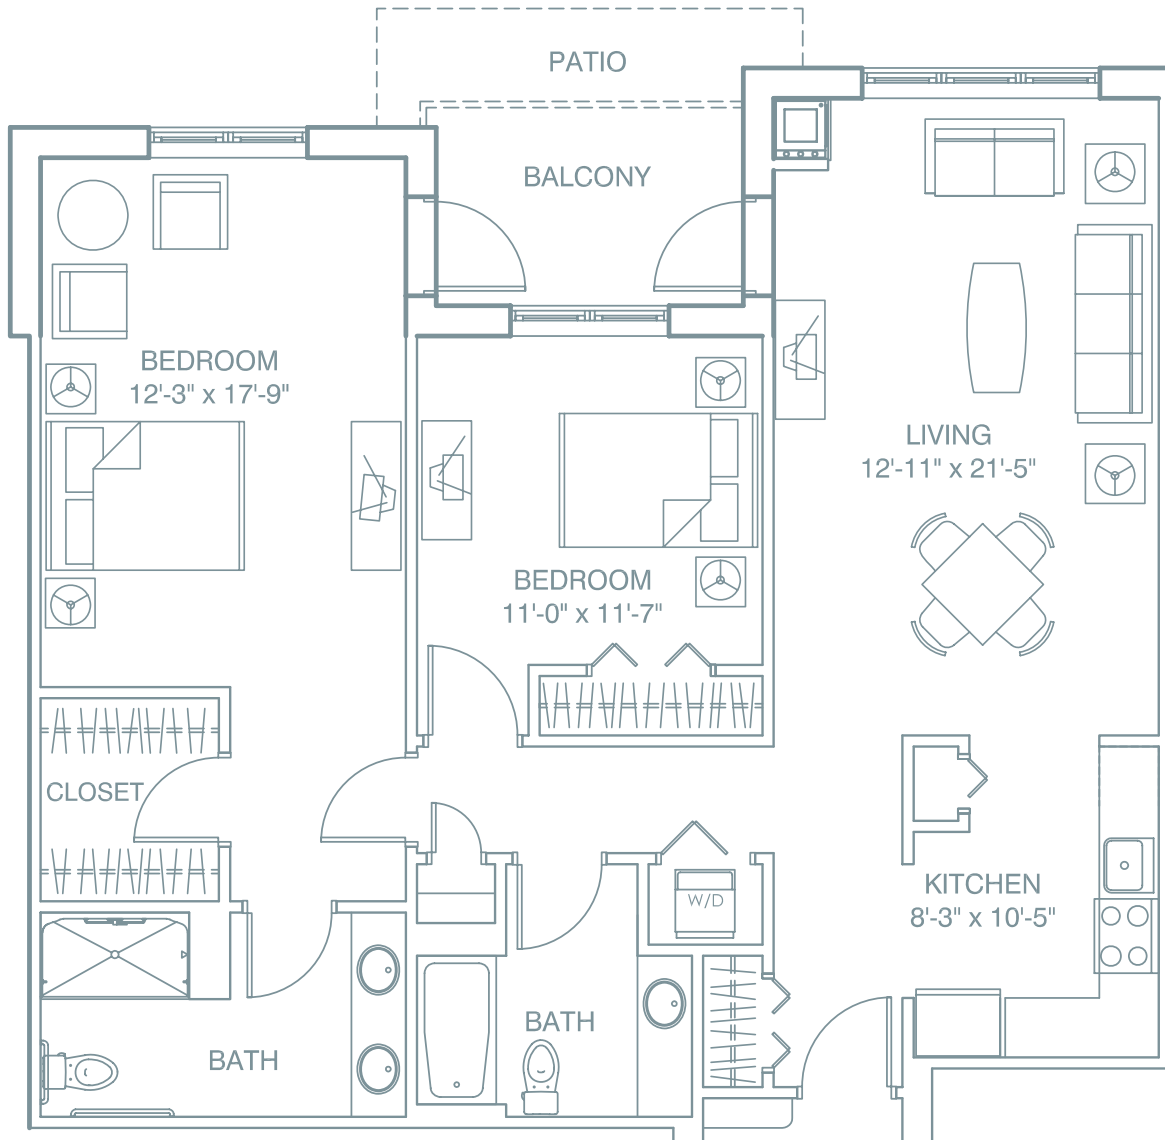

Individual Floor Plans

The Heritage of Green Hills

FRANCIS SCOTT KEY

Two Bedroom
1,131 Square Feet

Floor plans are subject to change and design improvements

The Heritage of Green Hills • 200 Tranquility Lane • Shillington, PA 19607

484.269.5100 • www.HeritageofGreenHills.com

Individual Floor Plans

The Heritage of Green Hills

PATRICK HENRY

Two Bedroom
981 Square Feet

Floor plans are subject to change and design improvements

The Heritage of Green Hills • 200 Tranquility Lane • Shillington, PA 19607

484.269.5100 • www.HeritageofGreenHills.com

Individual Floor Plans

The Heritage of Green Hills

SAMUEL PRESCOTT

Two Bedroom

1,142 Square Square Feet

Floor plans are subject to change and design improvements

The Heritage of Green Hills • 200 Tranquility Lane • Shillington, PA 19607

484.269.5100 • www.HeritageofGreenHills.com

Individual Floor Plans

The Heritage

of Green Hills

THOMAS JEFFERSON

Two Bedroom

1,065 Square Feet

Floor plans are subject to change and design improvements