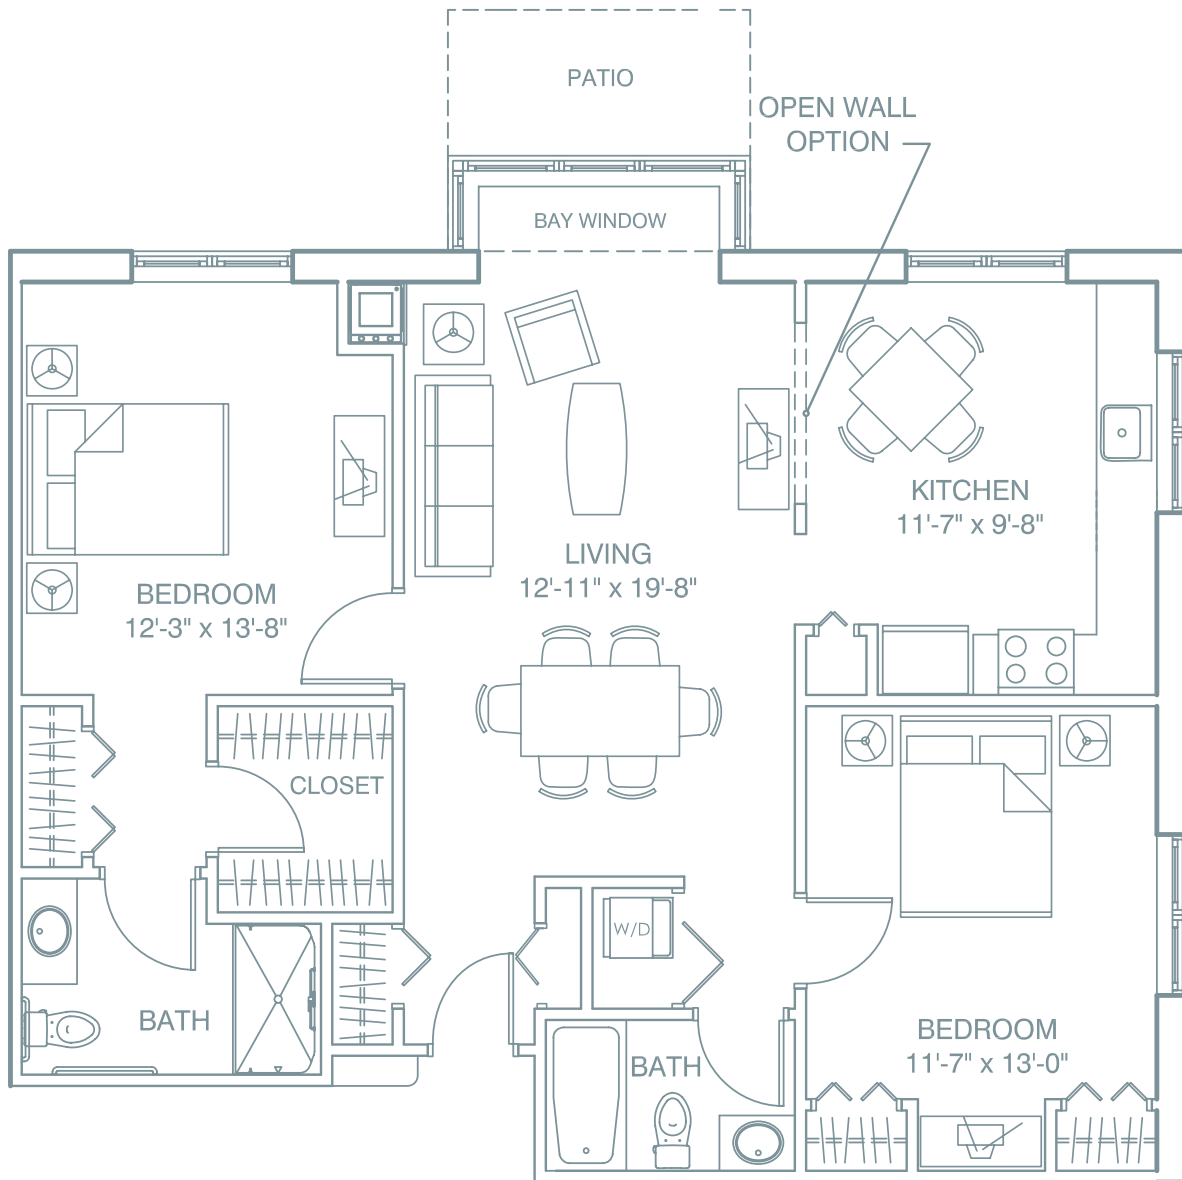

Individual Floor Plans

The Heritage of Green Hills

FRANCIS SCOTT KEY

Two Bedroom
1,131 Square Feet

Floor plans are subject to change and design improvements

The Heritage of Green Hills • 200 Tranquility Lane • Shillington, PA 19607

484.269.5100 • www.HeritageofGreenHills.com

Individual Floor Plans

The Heritage of Green Hills

PATRICK HENRY

Two Bedroom
981 Square Feet

Floor plans are subject to change and design improvements

The Heritage of Green Hills • 200 Tranquility Lane • Shillington, PA 19607

484.269.5100 • www.HeritageofGreenHills.com

Individual Floor Plans

The Heritage of Green Hills

SAMUEL PRESCOTT

Two Bedroom

1,142 Square Square Feet

Floor plans are subject to change and design improvements

The Heritage of Green Hills • 200 Tranquility Lane • Shillington, PA 19607

484.269.5100 • www.HeritageofGreenHills.com

Individual Floor Plans

The Heritage

of Green Hills

THOMAS JEFFERSON

Two Bedroom

1,065 Square Feet

Floor plans are subject to change and design improvements