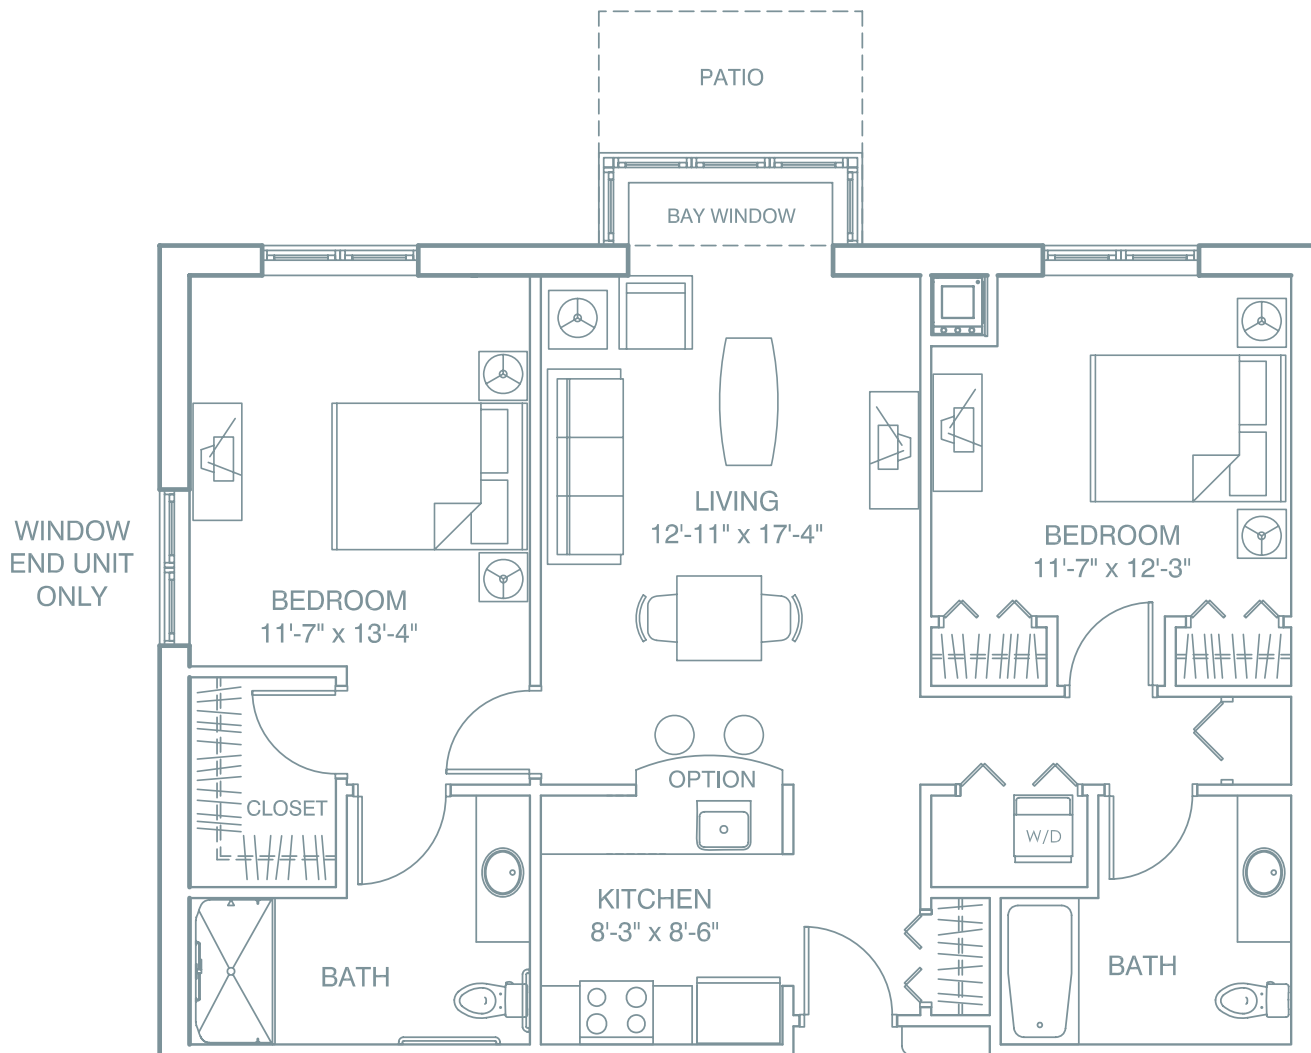

Individual Floor Plans

The Heritage of Green Hills

FRANCIS SCOTT KEY

Two Bedroom
1,131 Square Feet

Floor plans are subject to change and design improvements

The Heritage of Green Hills • 200 Tranquility Lane • Shillington, PA 19607

484.269.5100 • www.HeritageofGreenHills.com

Individual Floor Plans

The Heritage of Green Hills

PATRICK HENRY

Two Bedroom
981 Square Feet

Floor plans are subject to change and design improvements

The Heritage of Green Hills • 200 Tranquility Lane • Shillington, PA 19607

484.269.5100 • www.HeritageofGreenHills.com

Individual Floor Plans

The Heritage of Green Hills

SAMUEL PRESCOTT

Two Bedroom

1,142 Square Square Feet

Floor plans are subject to change and design improvements

The Heritage of Green Hills • 200 Tranquility Lane • Shillington, PA 19607

484.269.5100 • www.HeritageofGreenHills.com

Individual Floor Plans

The Heritage

of Green Hills

THOMAS JEFFERSON

Two Bedroom

1,065 Square Feet

Floor plans are subject to change and design improvements