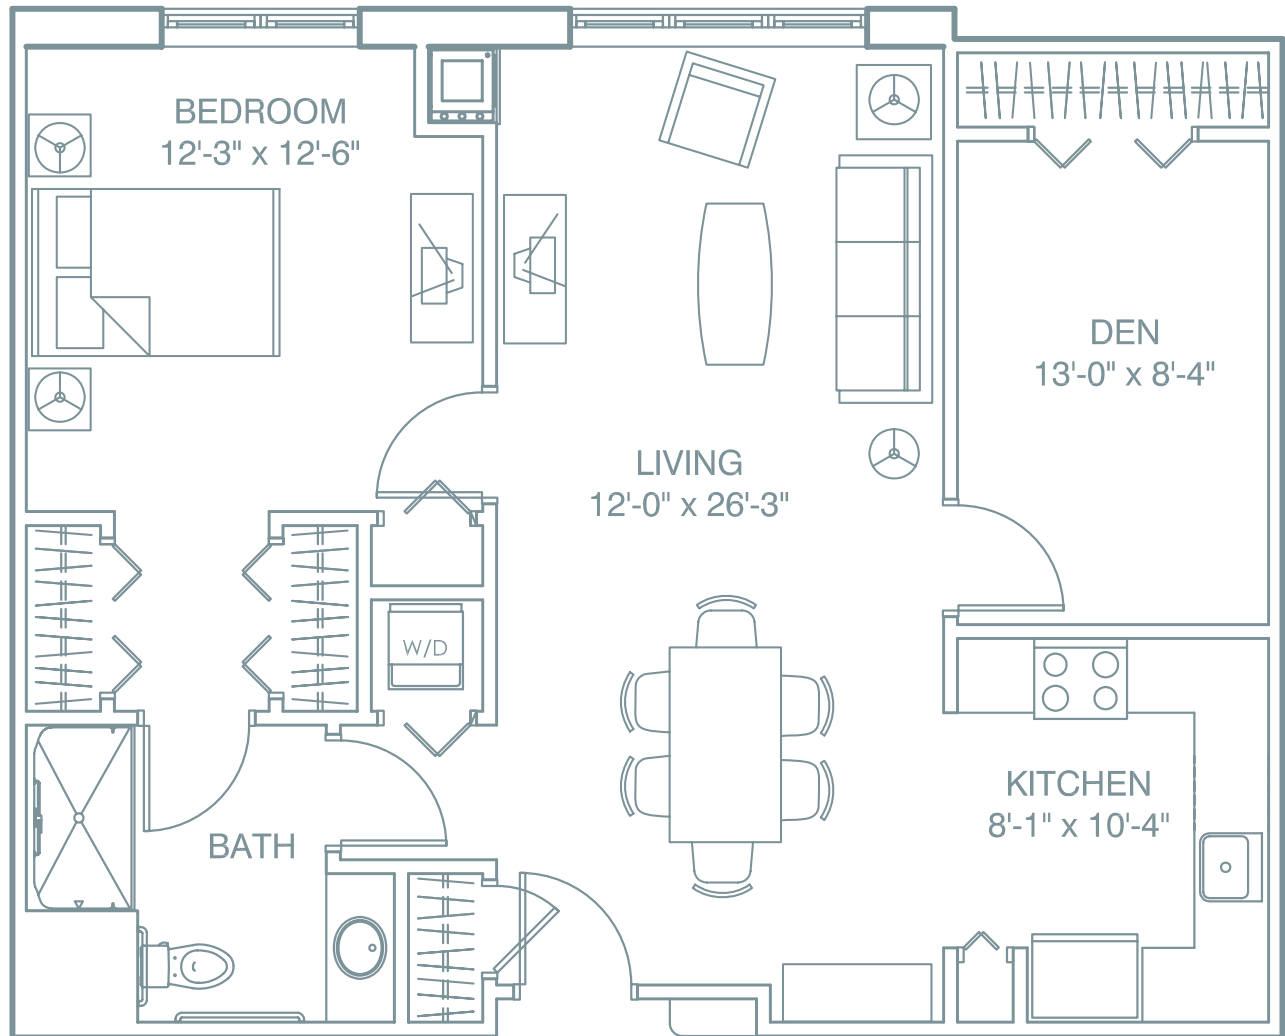

Individual Floor Plans

The Heritage

of Green Hills

BENJAMIN FRANKLIN

One Bedroom with Den

870 Square Feet

Floor plans are subject to change and design improvements

The Heritage of Green Hills • 200 Tranquility Lane • Shillington, PA 19607

484.269.5100 • www.HeritageofGreenHills.com

Individual Floor Plans

The Heritage of Green Hills

JOHN HANCOCK

One Bedroom with Den
941 Square Feet

Floor plans are subject to change and design improvements

The Heritage of Green Hills • 200 Tranquility Lane • Shillington, PA 19607