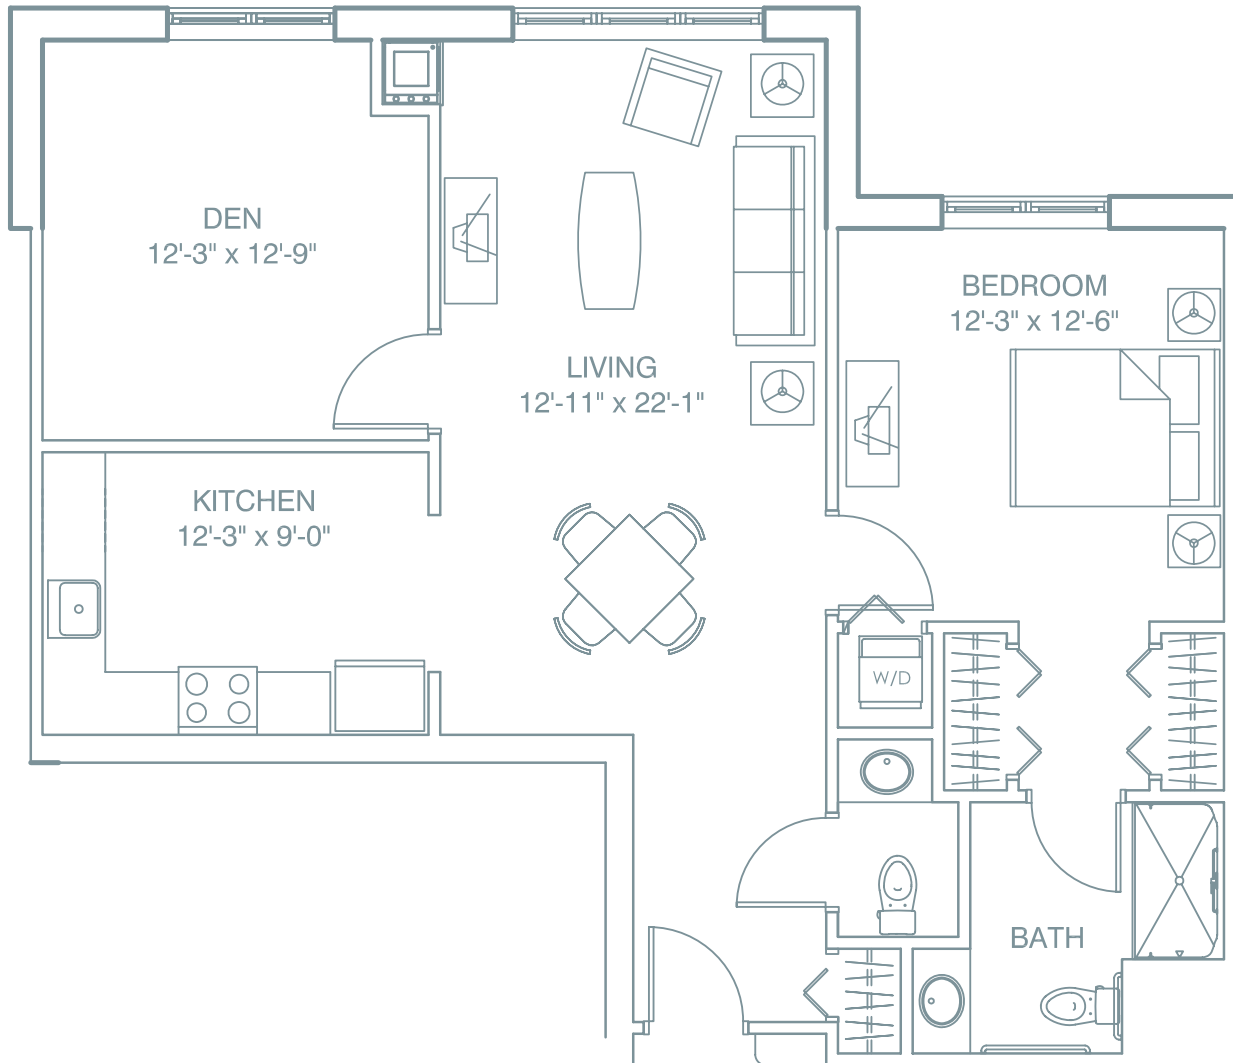

Individual Floor Plans

The Heritage

of Green Hills

BENJAMIN FRANKLIN

One Bedroom with Den

870 Square Feet

Floor plans are subject to change and design improvements

The Heritage of Green Hills • 200 Tranquility Lane • Shillington, PA 19607

484.269.5100 • www.HeritageofGreenHills.com

Individual Floor Plans

The Heritage of Green Hills

JOHN HANCOCK

One Bedroom with Den
941 Square Feet

Floor plans are subject to change and design improvements

The Heritage of Green Hills • 200 Tranquility Lane • Shillington, PA 19607