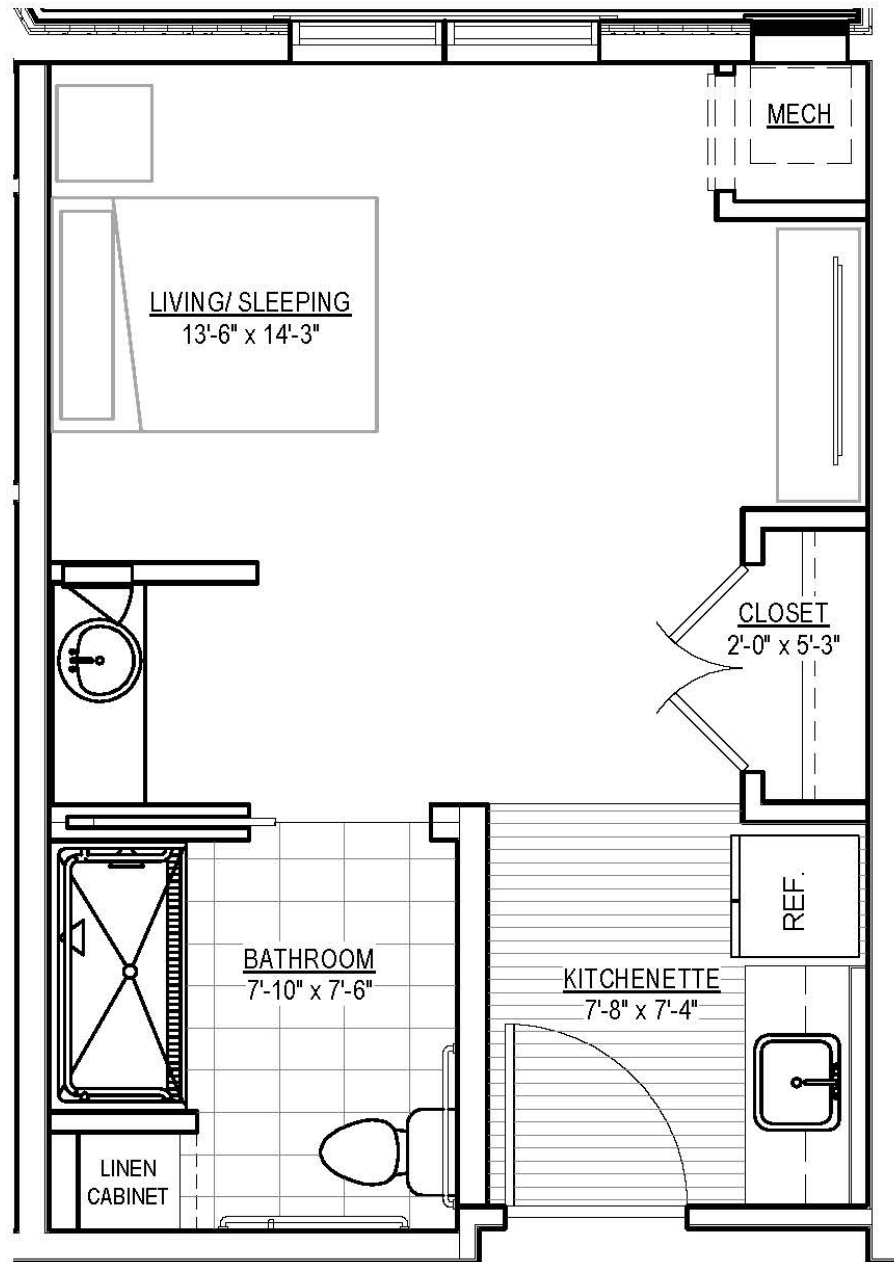

Individual Floor Plans

The Heritage

of Green Hills

Personal Care - Studio

360 Square Feet

Floor plans are subject to change and design improvements

The Heritage of Green Hills • 200 Tranquility Lane • Shillington, PA 19607

484.269.5100 • www.HeritageofGreenHills.com

Individual Floor Plans

The Heritage of Green Hills

Personal Care - Studio

360 Square Feet

Floor plans are subject to change and design improvements

The Heritage of Green Hills • 200 Tranquility Lane • Shillington, PA 19607