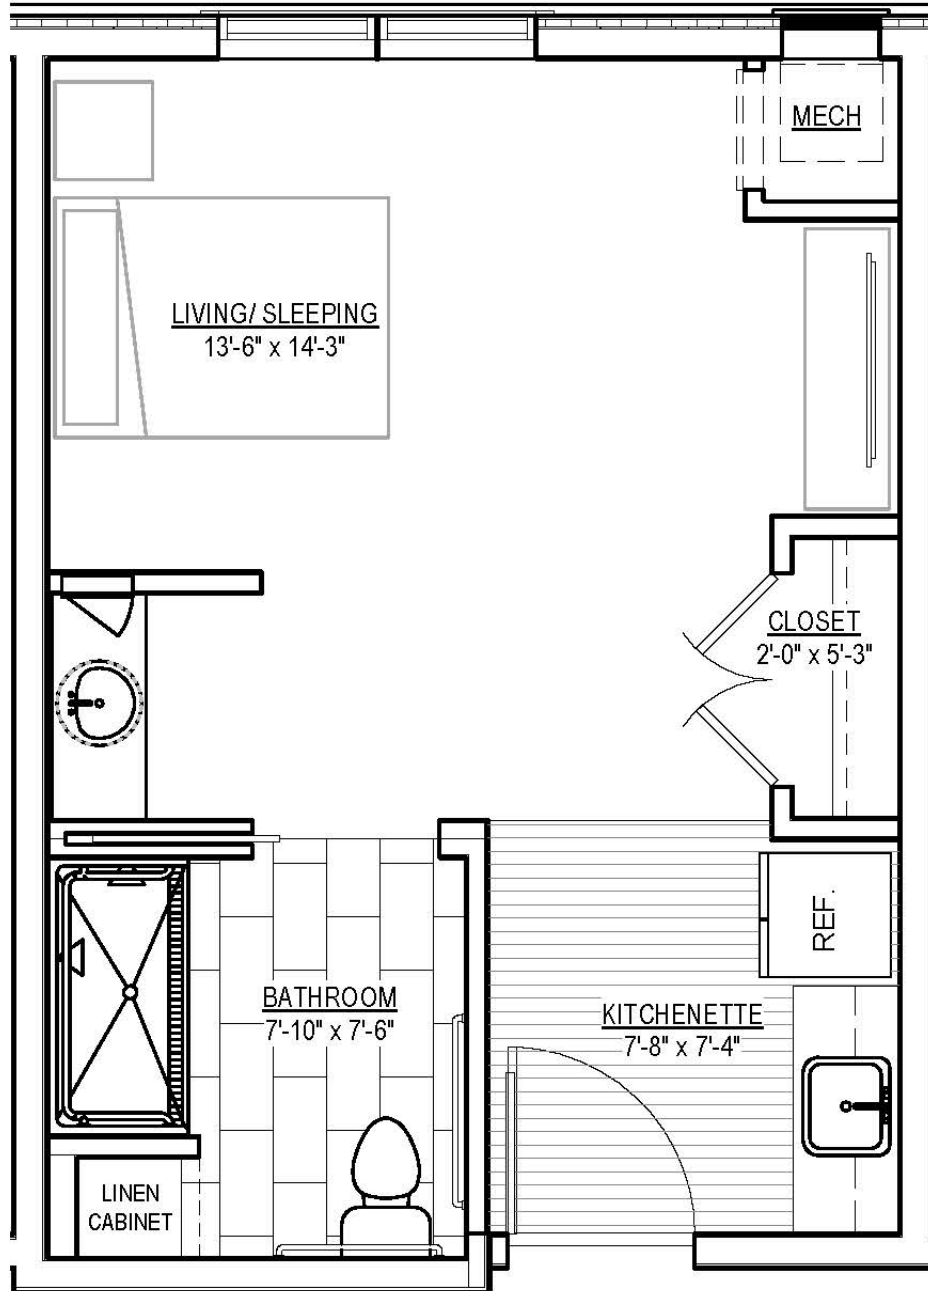

Individual Floor Plans

The Heritage

of Green Hills

Personal Care - Studio

360 Square Feet

Floor plans are subject to change and design improvements

The Heritage of Green Hills • 200 Tranquility Lane • Shillington, PA 19607

484.269.5100 • www.HeritageofGreenHills.com

Individual Floor Plans

The Heritage of Green Hills

Personal Care - Studio

360 Square Feet

Floor plans are subject to change and design improvements

The Heritage of Green Hills • 200 Tranquility Lane • Shillington, PA 19607