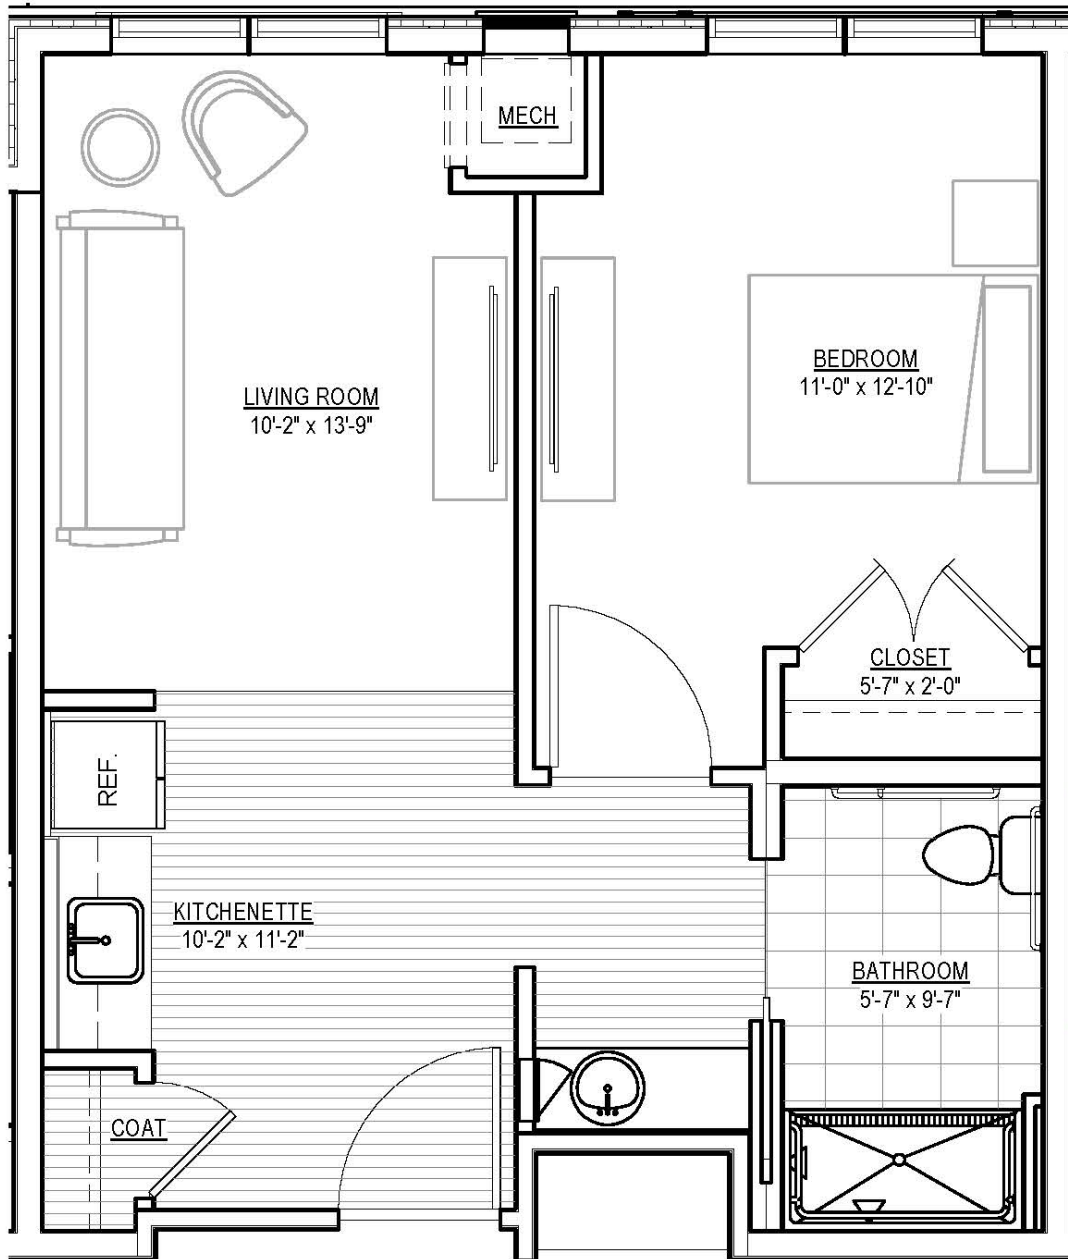

Individual Floor Plans

The Heritage

of Green Hills

Personal Care - One Bedroom

550 Square Feet

Floor plans are subject to change and design improvements

The Heritage of Green Hills • 200 Tranquility Lane • Shillington, PA 19607

484.269.5100 • www.HeritageofGreenHills.com

Individual Floor Plans

The Heritage

of Green Hills

Personal Care - One Bedroom

550 Square Feet

Floor plans are subject to change and design improvements

The Heritage of Green Hills • 200 Tranquility Lane • Shillington, PA 19607