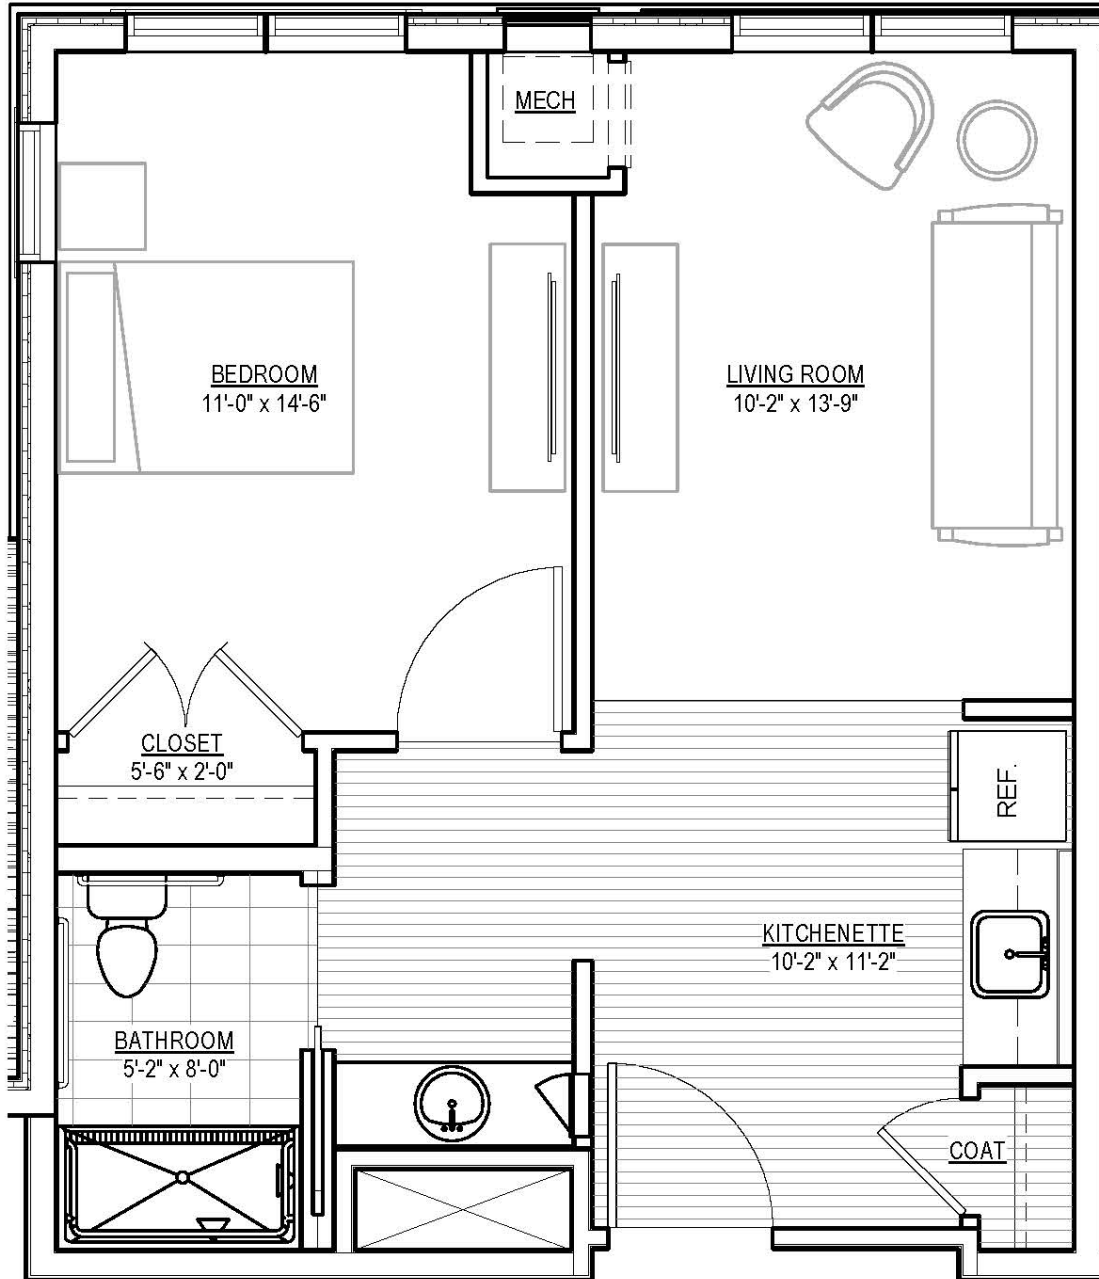

Individual Floor Plans

The Heritage

of Green Hills

Personal Care - One Bedroom

550 Square Feet

Floor plans are subject to change and design improvements

The Heritage of Green Hills • 200 Tranquility Lane • Shillington, PA 19607

484.269.5100 • www.HeritageofGreenHills.com

Individual Floor Plans

The Heritage

of Green Hills

Personal Care - One Bedroom

550 Square Feet

Floor plans are subject to change and design improvements

The Heritage of Green Hills • 200 Tranquility Lane • Shillington, PA 19607