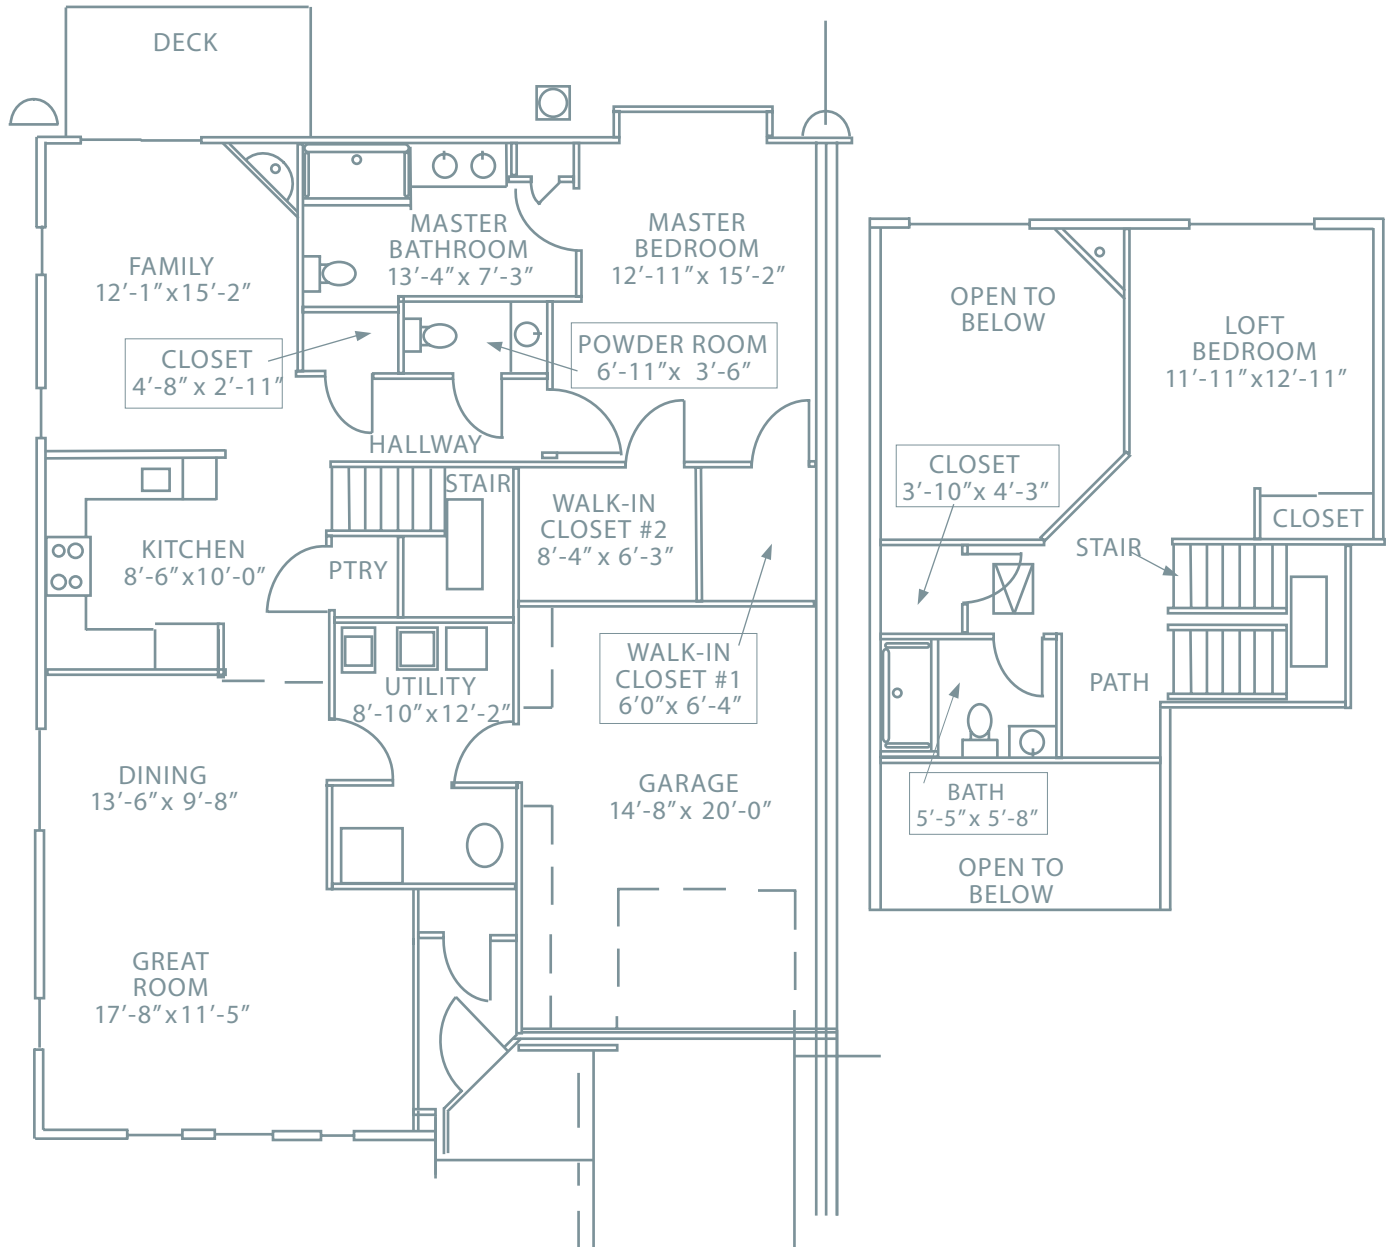

# Individual Floor Plans

## GEORGE WASHINGTON VILLA

Two Bedroom with Great Room

1,720 Square Feet

Floor plans are subject to change and design improvements