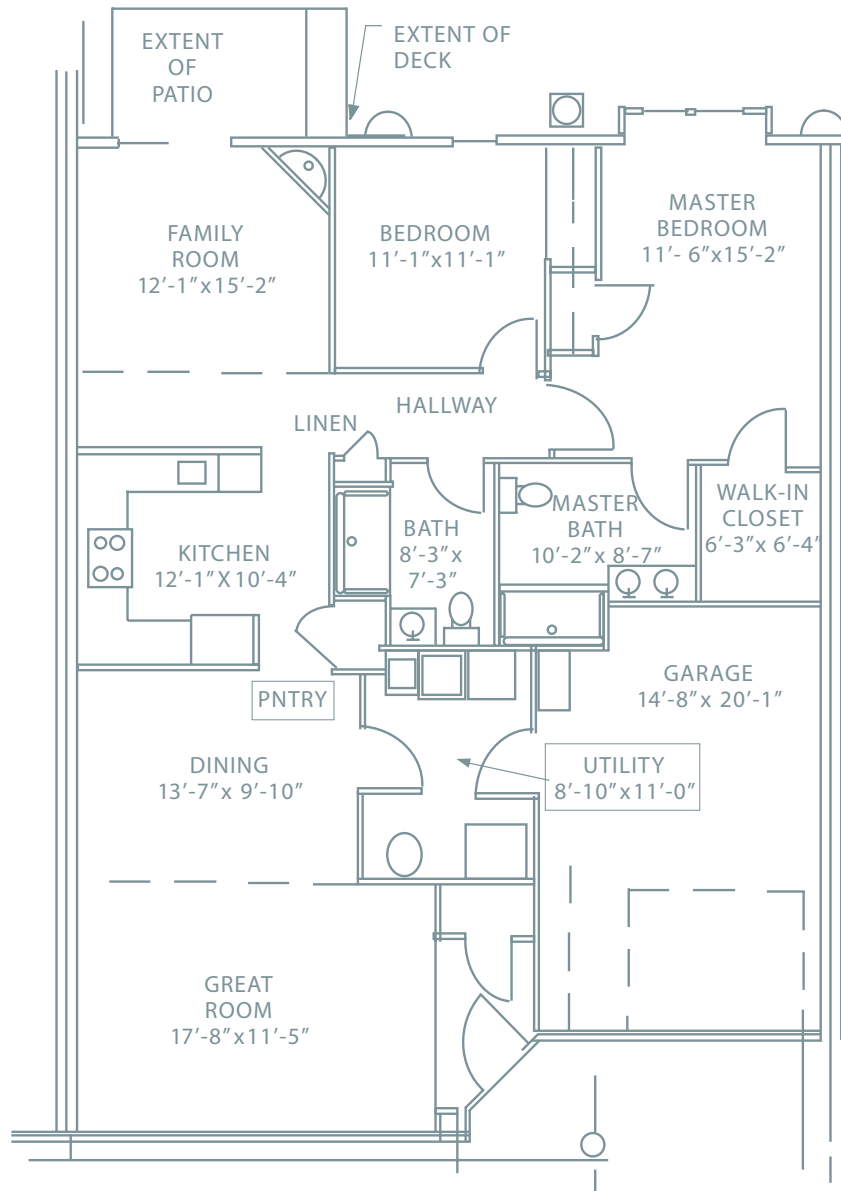

Individual Floor Plans

The Heritage

of Green Hills

BETSY ROSS

*Two Bedroom with Great Room
1,456 Square Feet*

Floor plans are subject to change and design improvements

The Heritage of Green Hills • 200 Tranquility Lane • Shillington, PA 19607