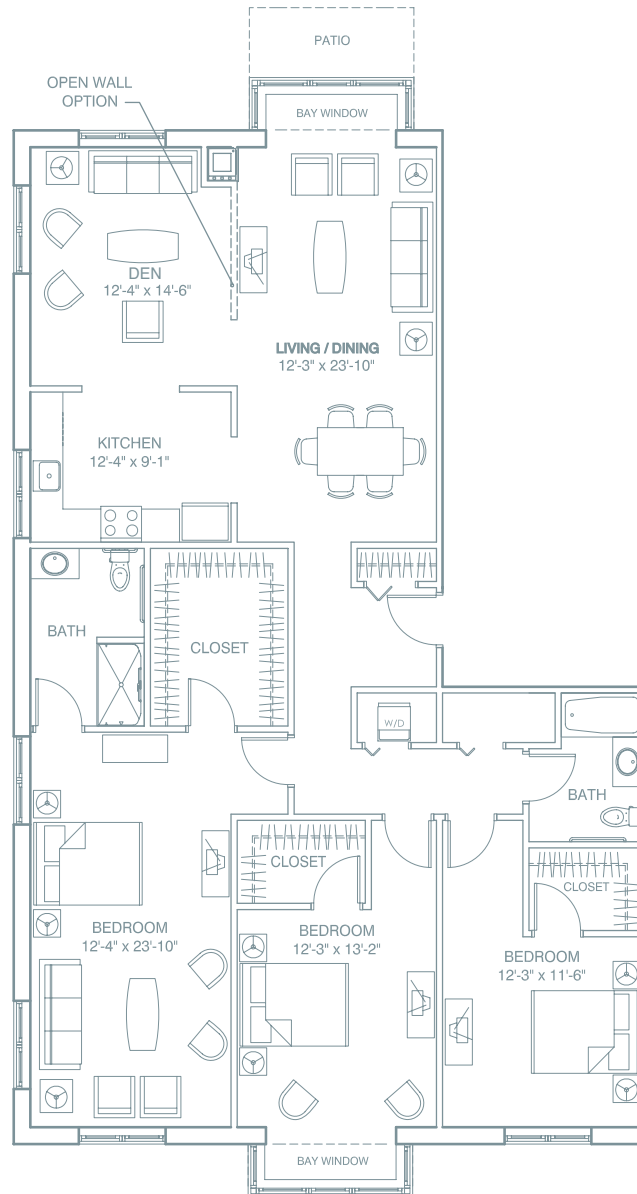

Individual Floor Plans

The Heritage

of Green Hills

FLORENCE NIGHTINGALE

Three Bedroom with Den

1,812 Square Feet

Floor plans are subject to change and design improvements

The Heritage of Green Hills • 200 Tranquility Lane • Shillington, PA 19607

484.269.5100 • www.HeritageofGreenHills.com

Individual Floor Plans

The Heritage of Green Hills

CRISPUS ATTUCKS

Three Bedroom
1,816 Square Feet

Floor plans are subject to change and design improvements

The Heritage of Green Hills • 200 Tranquility Lane • Shillington, PA 19607