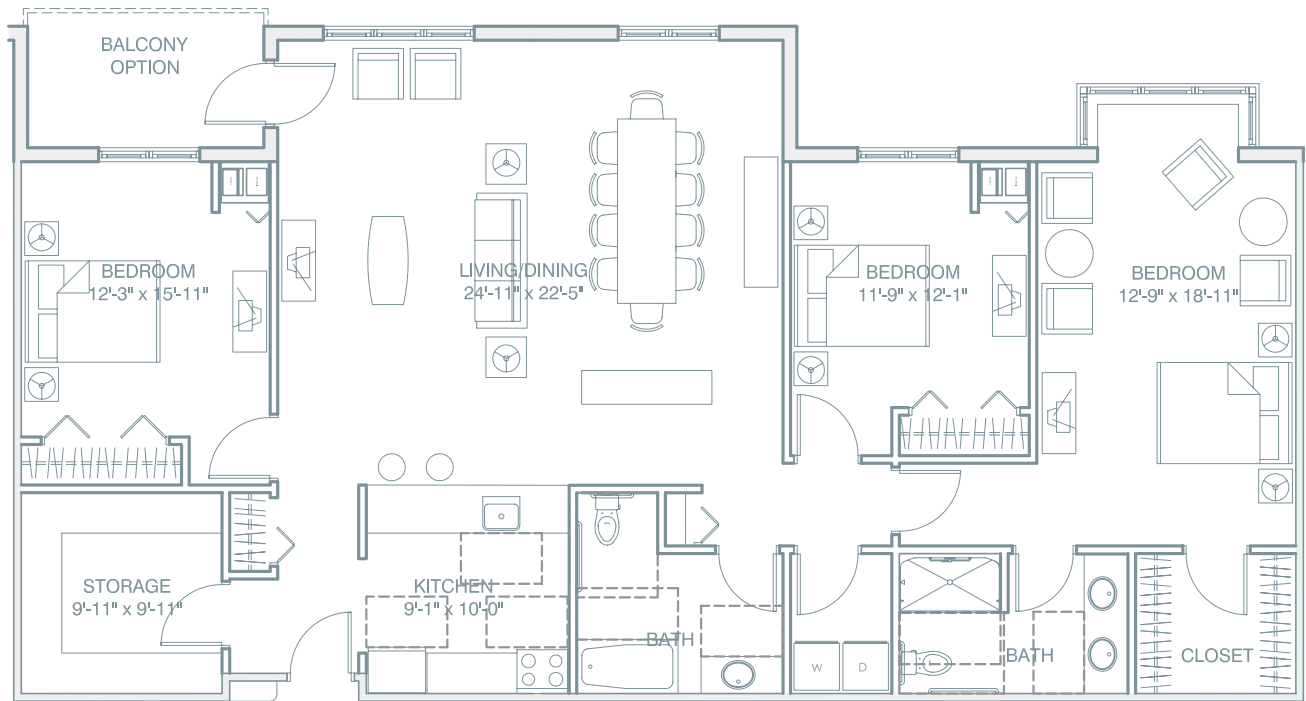

Individual Floor Plans

The Heritage

of Green Hills

FLORENCE NIGHTINGALE

Three Bedroom with Den

1,812 Square Feet

Floor plans are subject to change and design improvements

The Heritage of Green Hills • 200 Tranquility Lane • Shillington, PA 19607

484.269.5100 • www.HeritageofGreenHills.com

Individual Floor Plans

The Heritage of Green Hills

CRISPUS ATTUCKS

Three Bedroom
1,816 Square Feet

Floor plans are subject to change and design improvements

The Heritage of Green Hills • 200 Tranquility Lane • Shillington, PA 19607