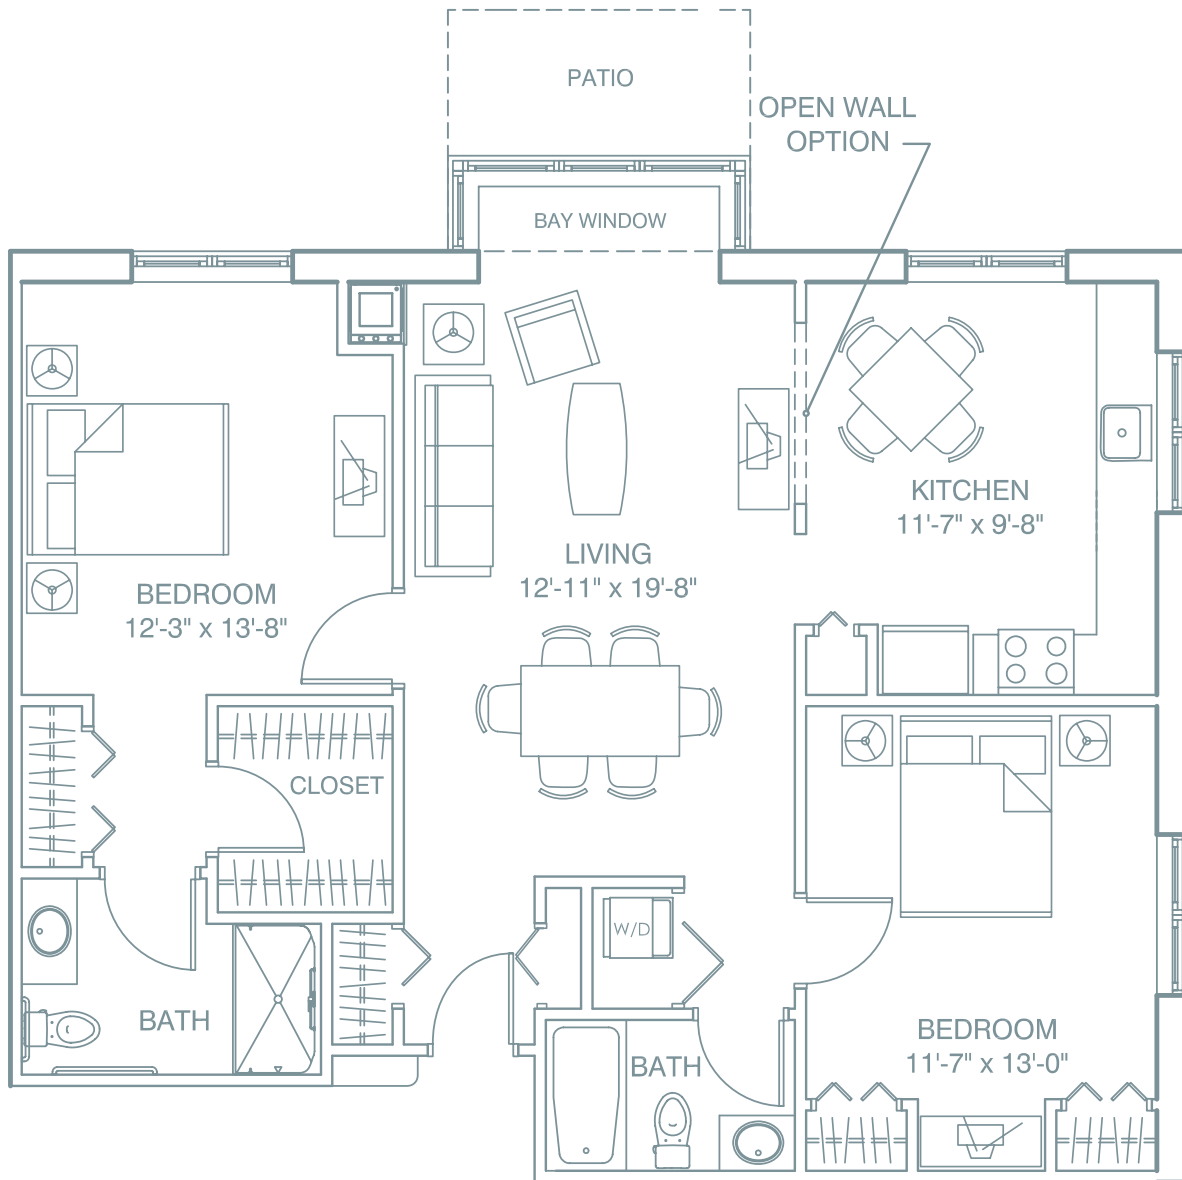

Individual Floor Plans

The Heritage

of Green Hills

THOMAS JEFFERSON

Two Bedroom

1,065 Square Feet

Floor plans are subject to change and design improvements

The Heritage of Green Hills • 200 Tranquility Lane • Shillington, PA 19607

484.269.5100 • www.HeritageofGreenHills.com