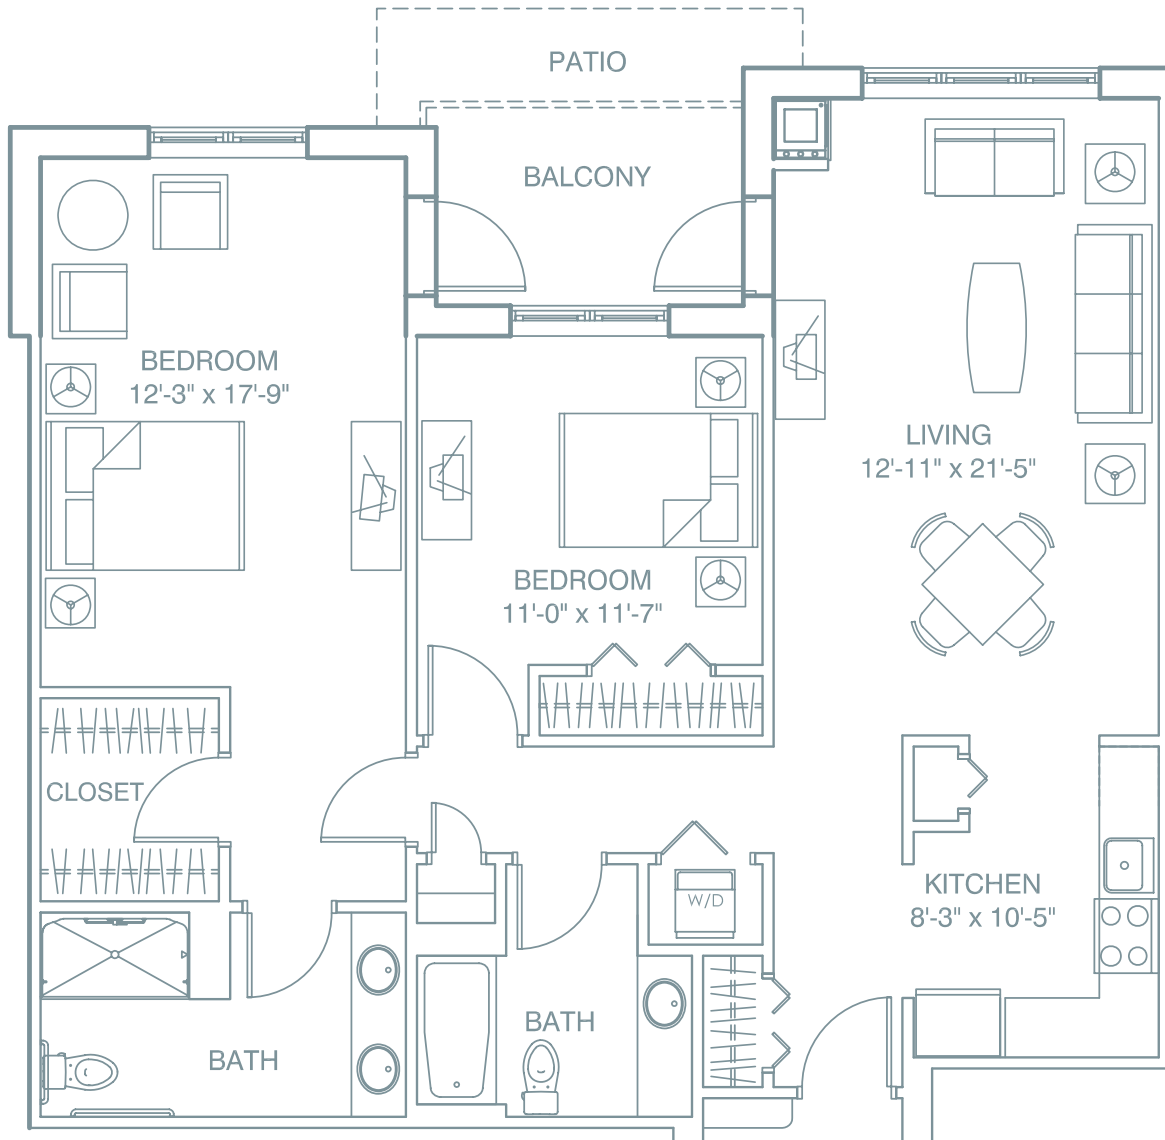

Individual Floor Plans

The Heritage

of Green Hills

SAMUEL PRESCOTT

Two Bedroom

1,142 Square Square Feet

Floor plans are subject to change and design improvements

The Heritage of Green Hills • 200 Tranquility Lane • Shillington, PA 19607

484.269.5100 • www.HeritageofGreenHills.com