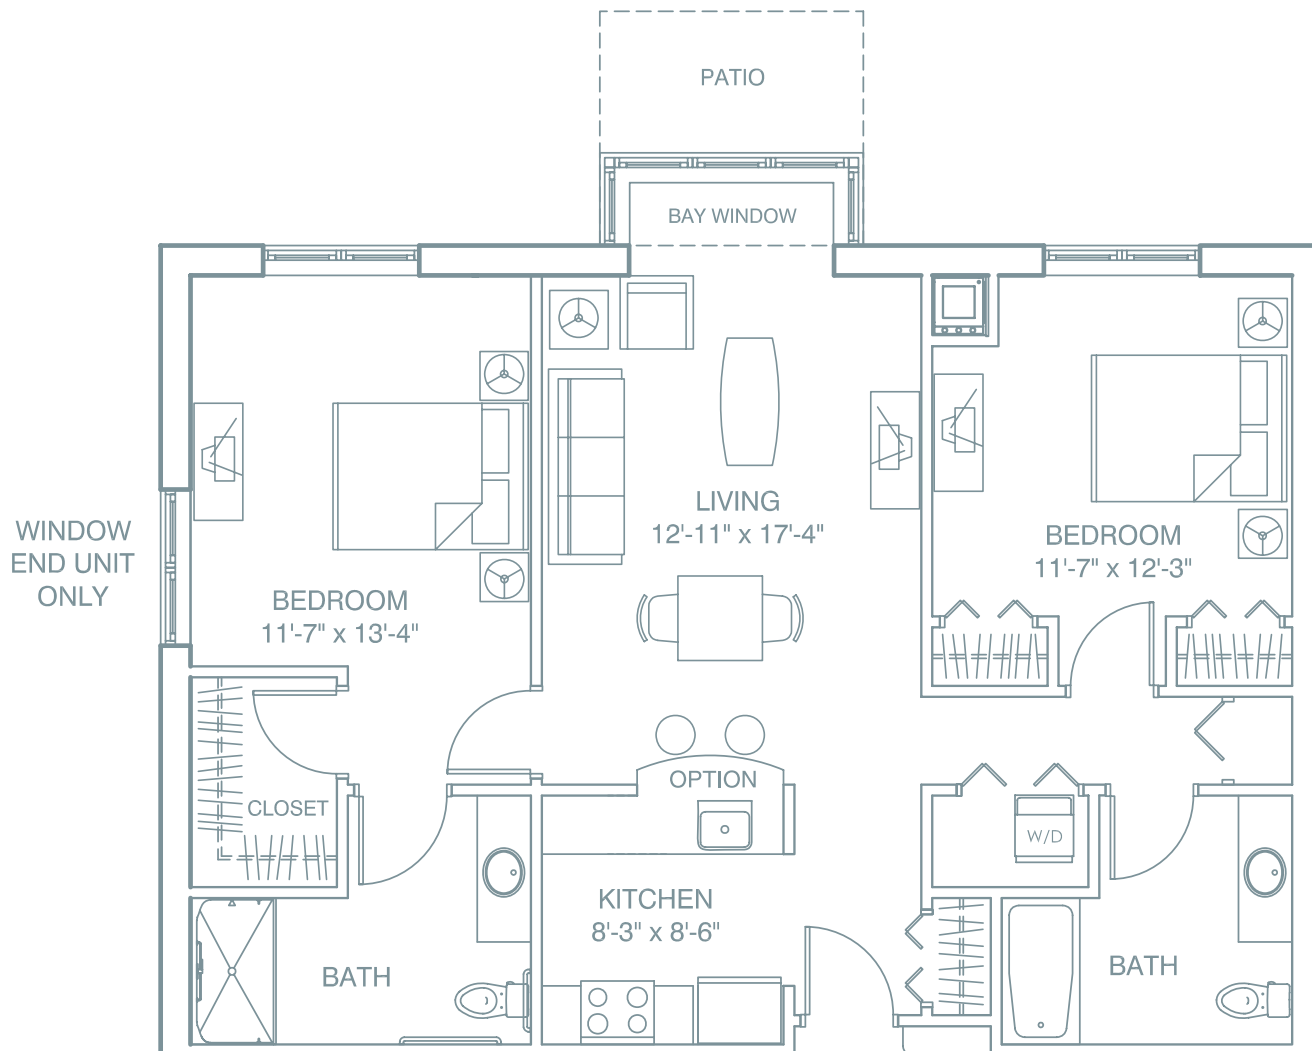

Individual Floor Plans

The Heritage

of Green Hills

PATRICK HENRY

Two Bedroom

981 Square Feet

Floor plans are subject to change and design improvements

The Heritage of Green Hills • 200 Tranquility Lane • Shillington, PA 19607

484.269.5100 • www.HeritageofGreenHills.com