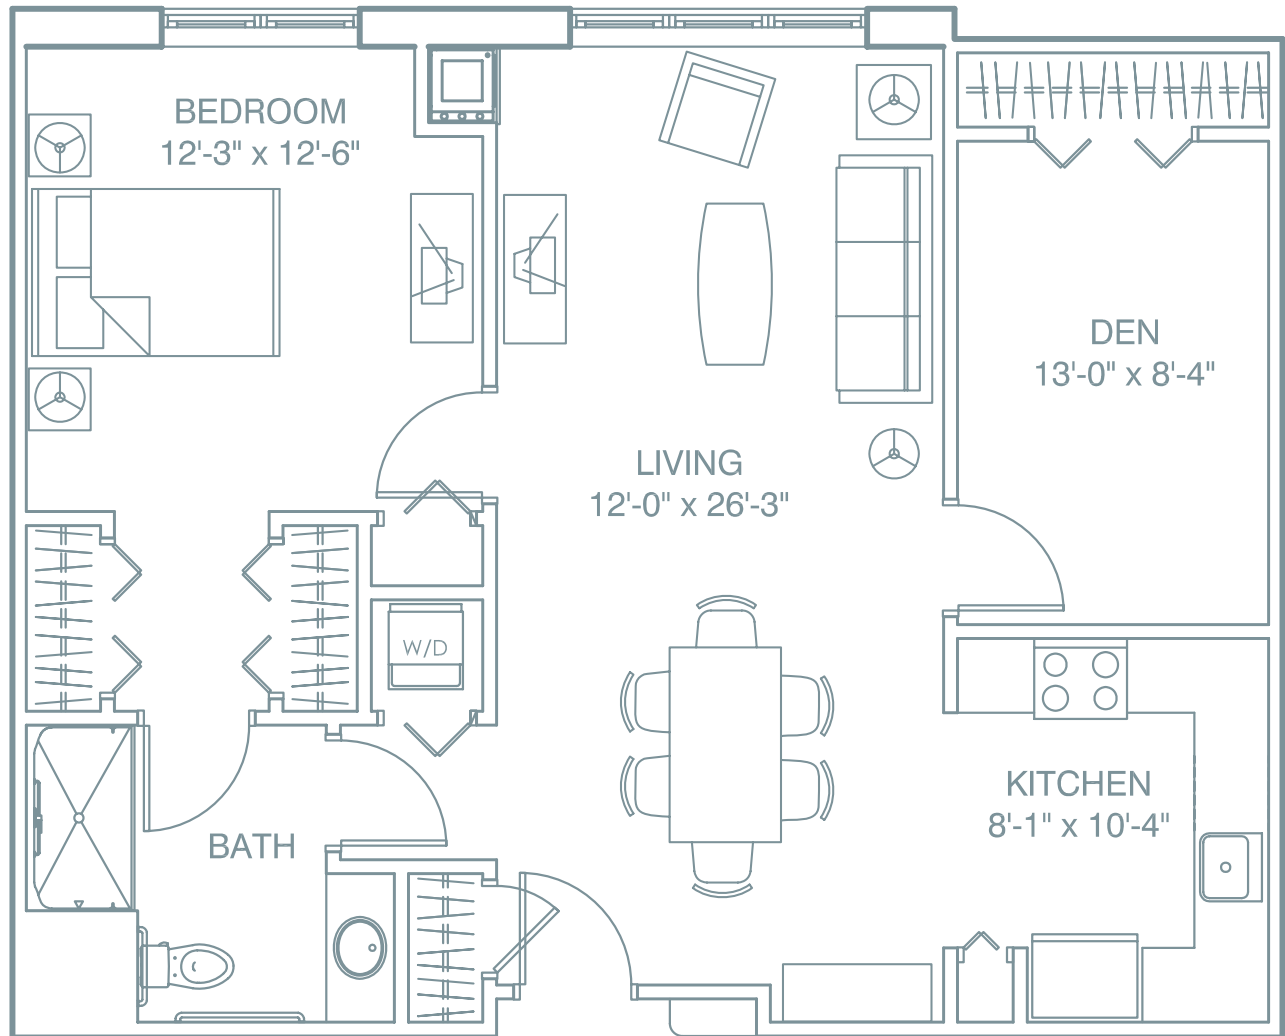

Individual Floor Plans

The Heritage

of Green Hills

BENJAMIN FRANKLIN

One Bedroom with Den

870 Square Feet

Floor plans are subject to change and design improvements

The Heritage of Green Hills • 200 Tranquility Lane • Shillington, PA 19607

484.269.5100 • www.HeritageofGreenHills.com

Individual Floor Plans

The Heritage of Green Hills

JOHN HANCOCK

*One Bedroom with Den
941 Square Feet*

Floor plans are subject to change and design improvements

The Heritage of Green Hills • 200 Tranquility Lane • Shillington, PA 19607