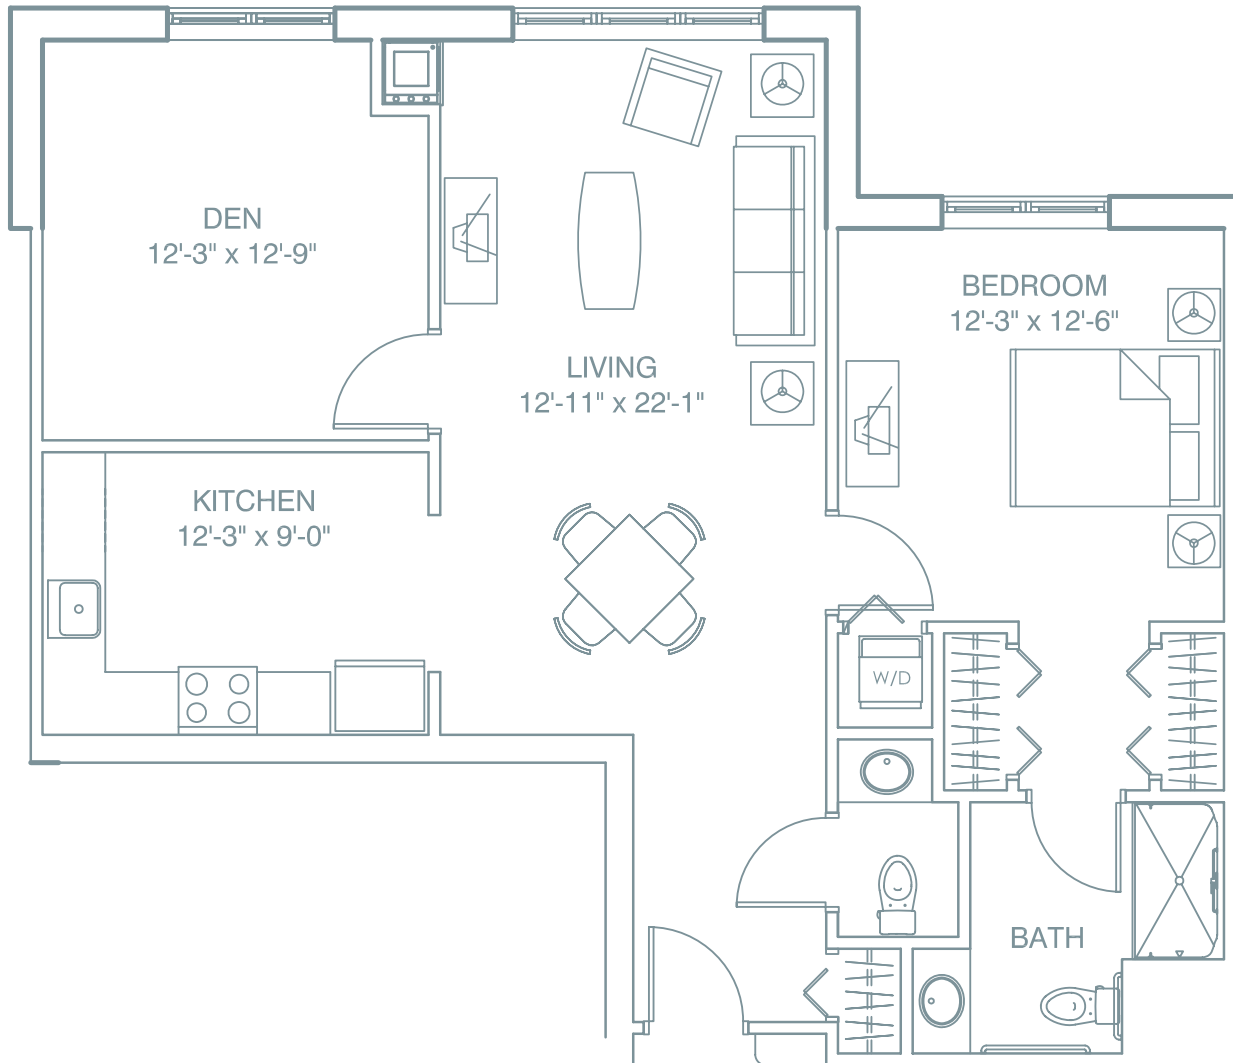

Individual Floor Plans

The Heritage

of Green Hills

BENJAMIN FRANKLIN

One Bedroom with Den

870 Square Feet

Floor plans are subject to change and design improvements

The Heritage of Green Hills • 200 Tranquility Lane • Shillington, PA 19607

484.269.5100 • www.HeritageofGreenHills.com

Individual Floor Plans

The Heritage of Green Hills

JOHN HANCOCK

*One Bedroom with Den
941 Square Feet*

Floor plans are subject to change and design improvements

The Heritage of Green Hills • 200 Tranquility Lane • Shillington, PA 19607